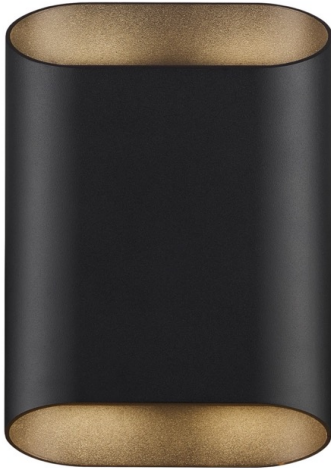

Nordlux - Nico 22 Round Maxi - 2618191003 - Black Clear Glass 4 Light IP54 Outdoor Wall Washer Light

## REFERENCE

- SKU: FCL-31796
- Supplier SKU: 2618191003
- Barcode: 5704924025662

## DESCRIPTION

Nico Round Maxi has an elegant and modern design that casts the light both up and down, creating a beautiful light effect. The rounded and oblique silhouette fits most exterior designs with a classic or contemporary architecture.

## APPEARANCE

- Base: Black Paint
- Shade: Clear Glass