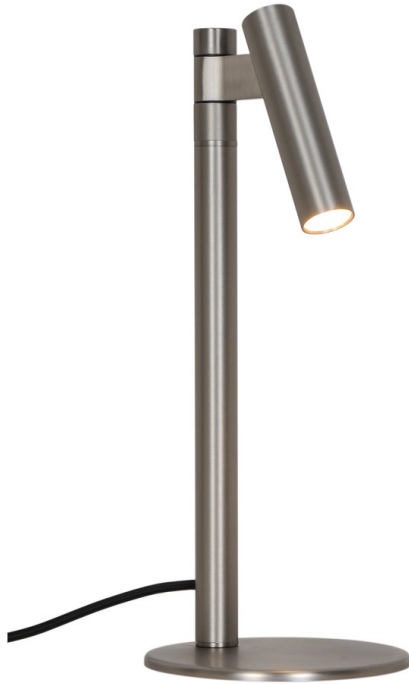

Nordlux - Makoto - 2620075033 - Chrome Task Table Lamp

## DESCRIPTION

Makoto is a sleek and minimalist table lamp designed by Danish Nital Studio. The minimalist, vertical silhouette is finished in satin chrome – a warm, brushed chrome finish that adds a subtle softness to the industrial look. The adjustable lamp head provides flexible and directional light, making Makoto ideal for reading and working.

## APPEARANCE

- Base: Satin Chrome Plate

## DIMENSION

- Height: 370mm
- Weight: 1.23kg