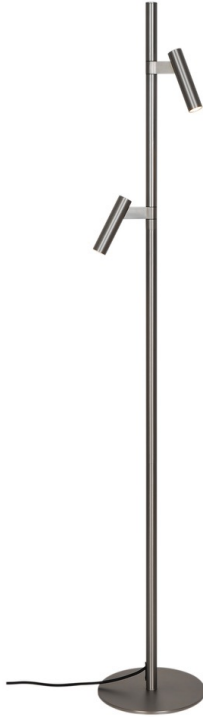

Nordlux - Makoto - 2620094033 - Chrome 2 Light Floor Reading Lamp

REFERENCE

- SKU: FCL-31852
- Supplier SKU: 2620094033
- Barcode: 5704924026737

DESCRIPTION

Makoto is a sleek and minimalist floor lamp designed by Danish Nital Studio. The minimalist, vertical silhouette is finished in satin chrome – a warm, brushed chrome finish that adds a subtle softness to the industrial look. The two adjustable lamp heads provide flexible and directional light, making Makoto ideal for reading, working or highlighting selected areas.

CATEGORY

- Brand: Nordlux
- Family: Makoto
- Category: Indoor Lighting / Floor / Reading

APPEARANCE

- Base: Satin Chrome Plate

DIMENSION

- Height: 1500mm
- Weight: 3.13kg

LIGHT SOURCE

- Lamp included: No
- Lamp detail: 2 x 5W Max LED G9 (required)
- Non-dimmable
- Energy class: Not applicable
- Switch: In-line On/Off Foot Switch