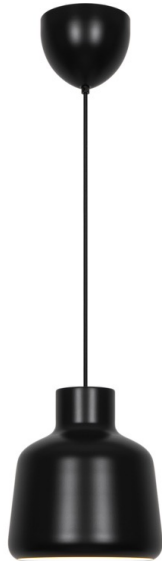

Nordlux - Louella 20 - 2612053003 - Black Ceiling Pendant Light

REFERENCE

- SKU: FCL-31862
- Supplier SKU: 2612053003
- Barcode: 5704924027055

DESCRIPTION

Louella stands out with its cool, chunky shape and satin-soft surface that feels both modern and elegant. The simple, downward-facing design provides a pleasant, functional light – perfect above a dining table, kitchen counter or island.

CATEGORY

- Brand: Nordlux
- Family: Louella 20
- Category: Indoor Lighting / Ceiling / Single

APPEARANCE

- Base: Black Paint

DIMENSION

- Height: 220mm
- Diameter: 200mm
- Weight: .89kg

LIGHT SOURCE

- Lamp included: No
- Lamp detail: 15W Max LED E27 ES (required)
- Dimmable
- Energy class: Not applicable
- Switch: No