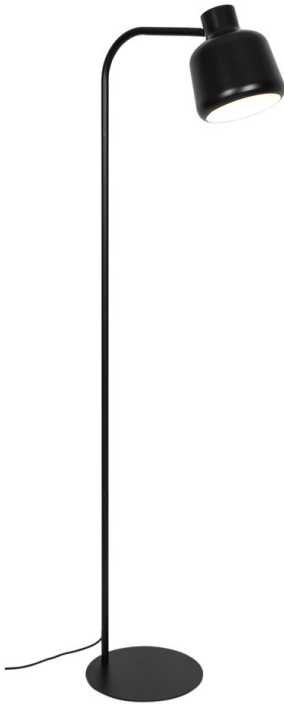

Nordlux - Louella - 2612134003 - Black Floor Reading Lamp

## REFERENCE

- SKU: FCL-31865
- Supplier SKU: 2612134003
- Barcode: 5704924027086

## DESCRIPTION

Louella stands out with its cool, chunky shape and satin-soft surface that feels both modern and elegant. The adjustable lamp head lets you direct the light exactly where you need it – ideal for reading or creating focused, functional lighting in your home.

## APPEARANCE

- Base: Black Paint