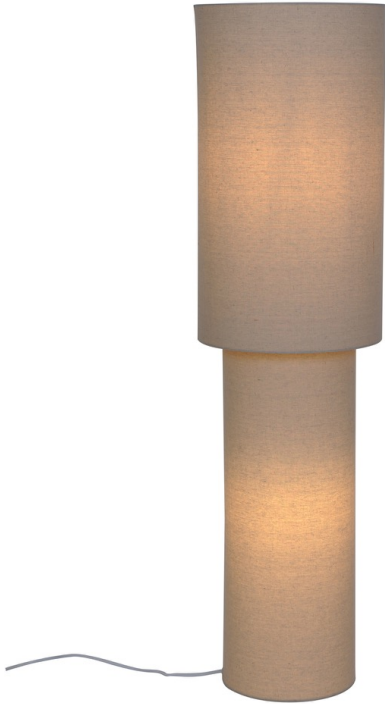

Nordlux - Izara 110 - 2612924009 - Beige 2 Light Floor Lamp

## DESCRIPTION

Izara features a simple, cylindrical silhouette that highlights the beauty of natural materials. The linen shade creates a soft, diffused glow, while light sources in both the shade and the base provide a uniform illumination from top to bottom.

## APPEARANCE

- Shade: Beige Cotton

## DIMENSION

- Height: 1100mm
- Diameter: 300mm
- Weight: 1.1kg