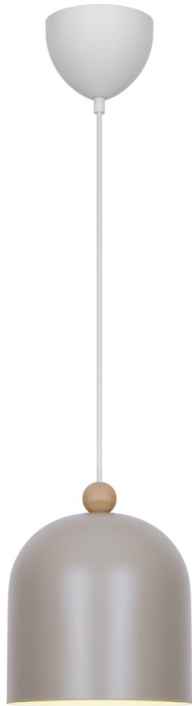

Nordlux - Gaston - 2412653018 - Brown Ceiling Pendant Light

## REFERENCE

- SKU: FCL-31966
- Supplier SKU: 2412653018
- Barcode: 5704924026980

## DESCRIPTION

Gaston is a streamlined pendant in cute, subtle colours. Featuring a rounded shade with a small wooden detail on top, Gaston adds a beautiful touch to any nursery or children's room.

## APPEARANCE

- Base: Light Brown Paint