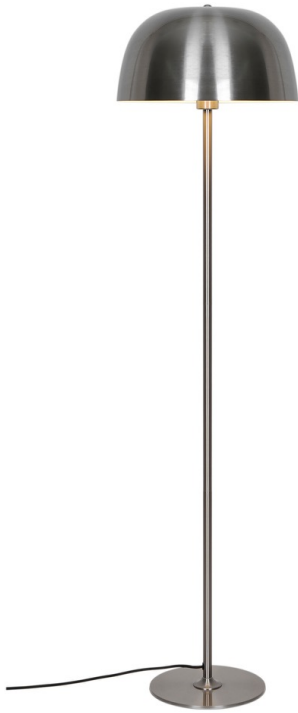

Nordlux - Cera - 2010244033 - Steel Floor Lamp

REFERENCE

- SKU: FCL-32297
- Supplier SKU: 2010244033
- Barcode: 5704924026928

DESCRIPTION

The brushed steel finish gives Cera a modern and timeless look that perfectly complements the minimalist Nordic design style. The smooth, rounded shade adds visual balance to the slim frame, creating a harmonious and elegant look.

Cera provides a pleasant downward-facing light - ideal for placing next to your sofa or favourite reading chair.

CATEGORY

- Brand: Nordlux
- Family: Cera
- Category: Indoor Lighting / Floor / Decorative

APPEARANCE

- Base: Brushed Steel Plate

DIMENSION

- Height: 1385mm
- Diameter: 360mm
- Weight: 4kg

LIGHT SOURCE

- Lamp included: No
- Lamp detail: 40W Max E27 ES (required)
- Non-dimmable
- Energy class: Not applicable
- Switch: In-line On/Off Foot Switch