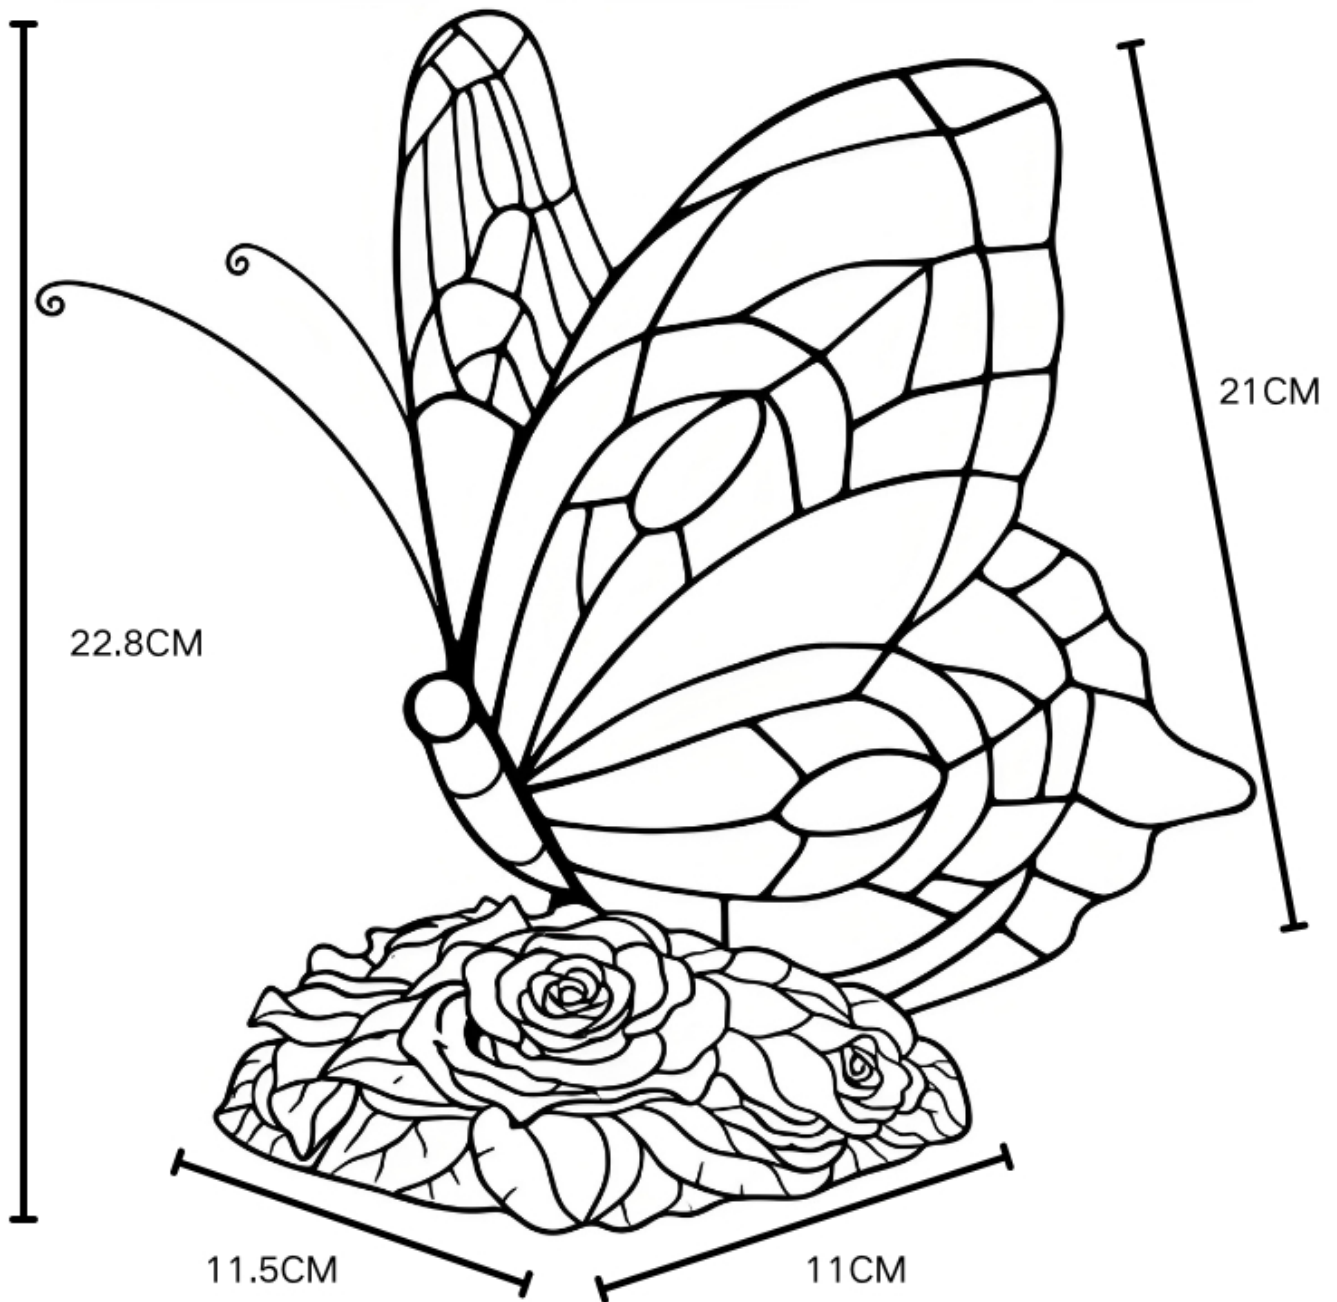

CERTIFICATION

CONTACT

www.firstchoicelighting.co.uk

info@firstchoicelighting.co.uk