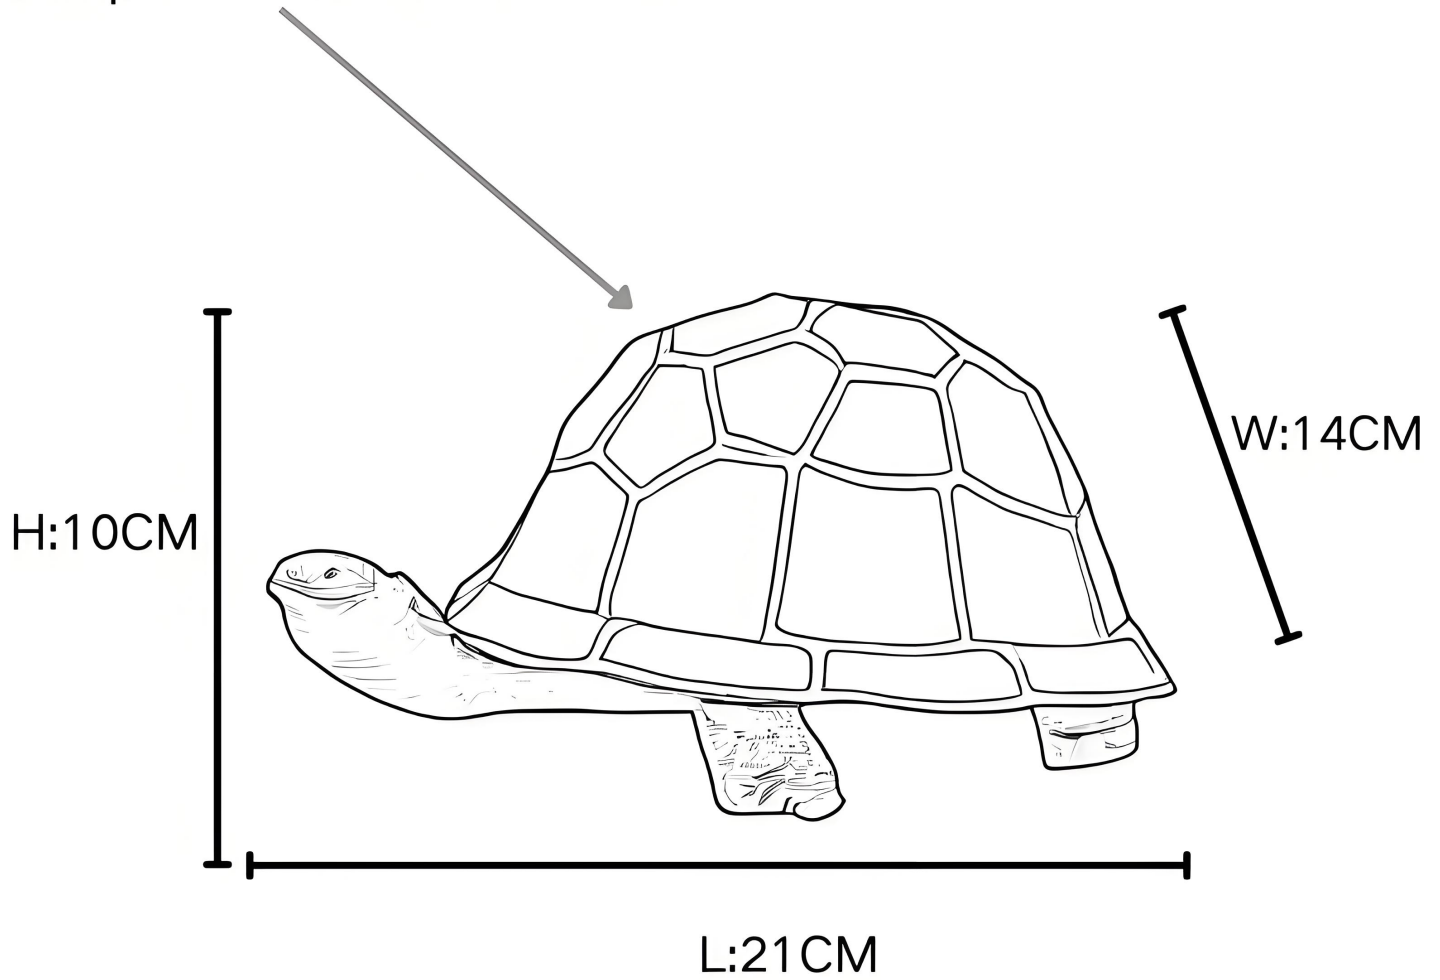

LIGHT SOURCE DATA

- 6W Max LED E14 SES (required)
- Lamp direction - Indirect
- Lamp shape - Standard
- Non-dimmable
- Energy class: Not applicable

DIMENSION DATA

- Height 100mm
- Width 210mm
- Depth 80mm

- Weight 1.10kg

SPECIFICATION

- Manufacturer warranty for 2 years from date of purchase
- Antique brass and tiffany decorated glass
- IP20
- In-line On/Off Switch
- Class II - Double Insulated, No Earth
- 240V
- Assembly required? No
- UKCA Marking, Energy Efficient, Energy Saving

CERTIFICATION

CONTACT

www.firstchoicelighting.co.uk

info@firstchoicelighting.co.uk

Lampshade Size:16*13*8CM

CERTIFICATION

CONTACT

www.firstchoicelighting.co.uk