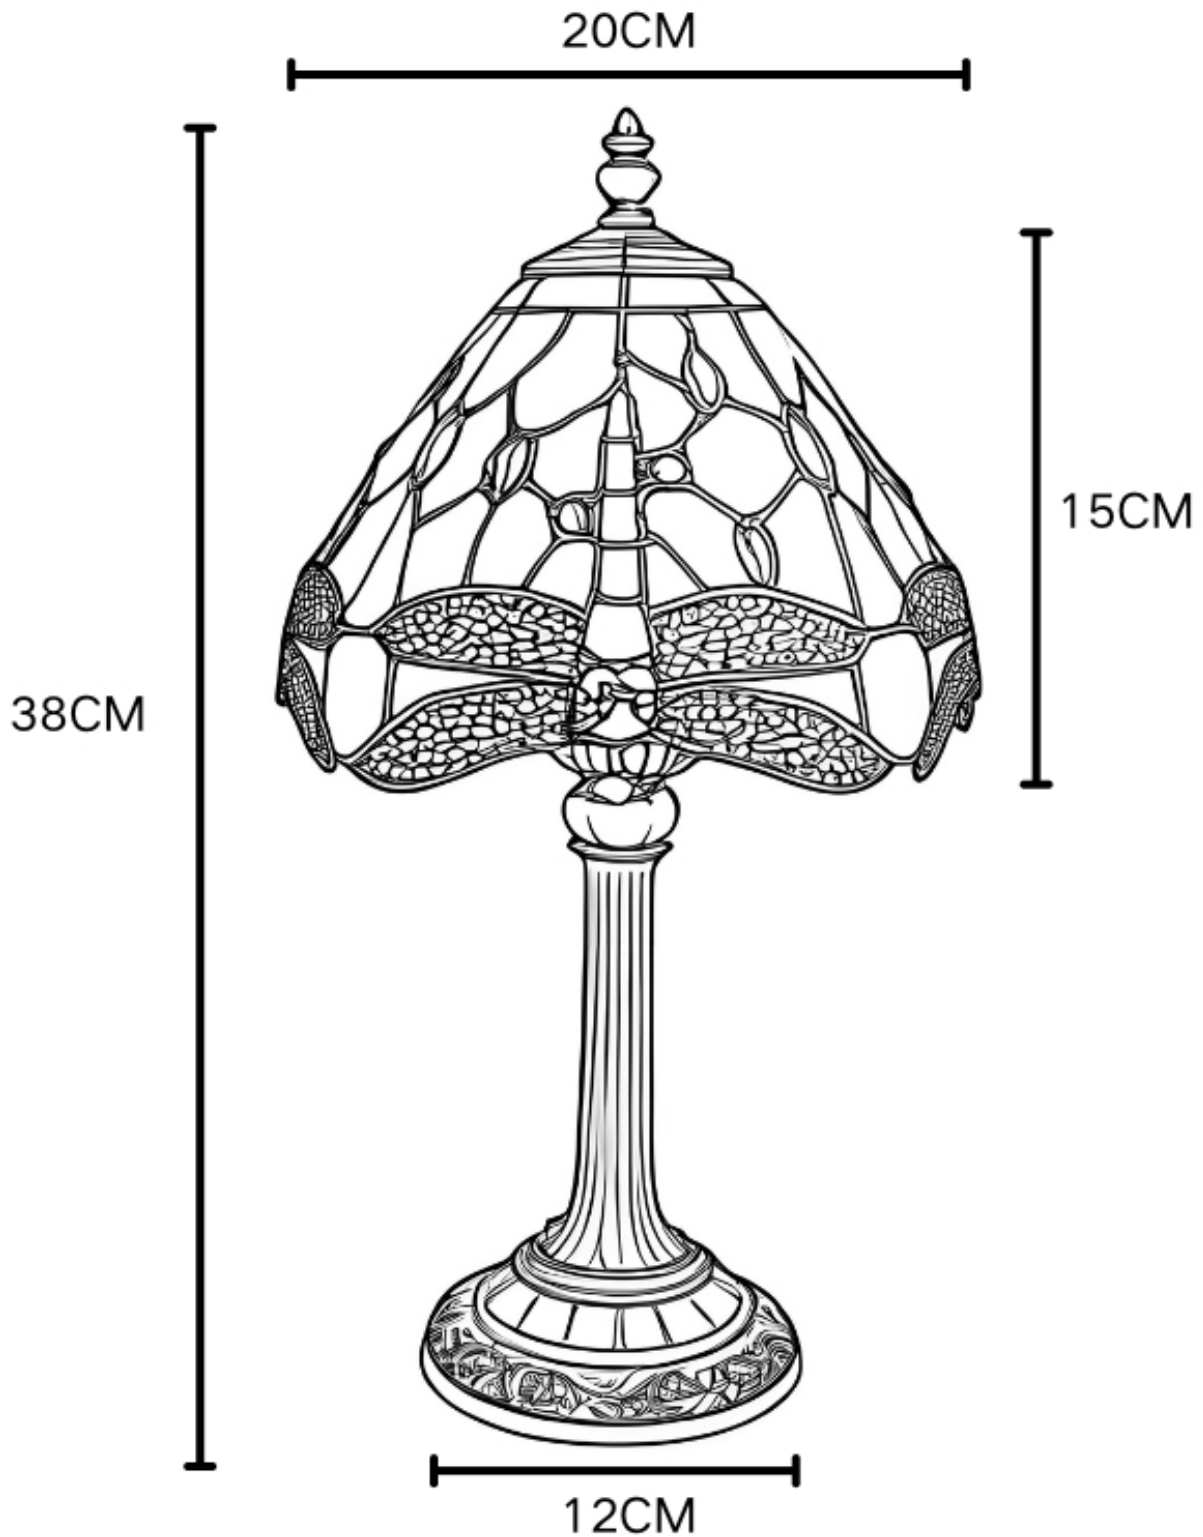

CERTIFICATION

CONTACT

www.firstchoicelighting.co.uk

info@firstchoicelighting.co.uk