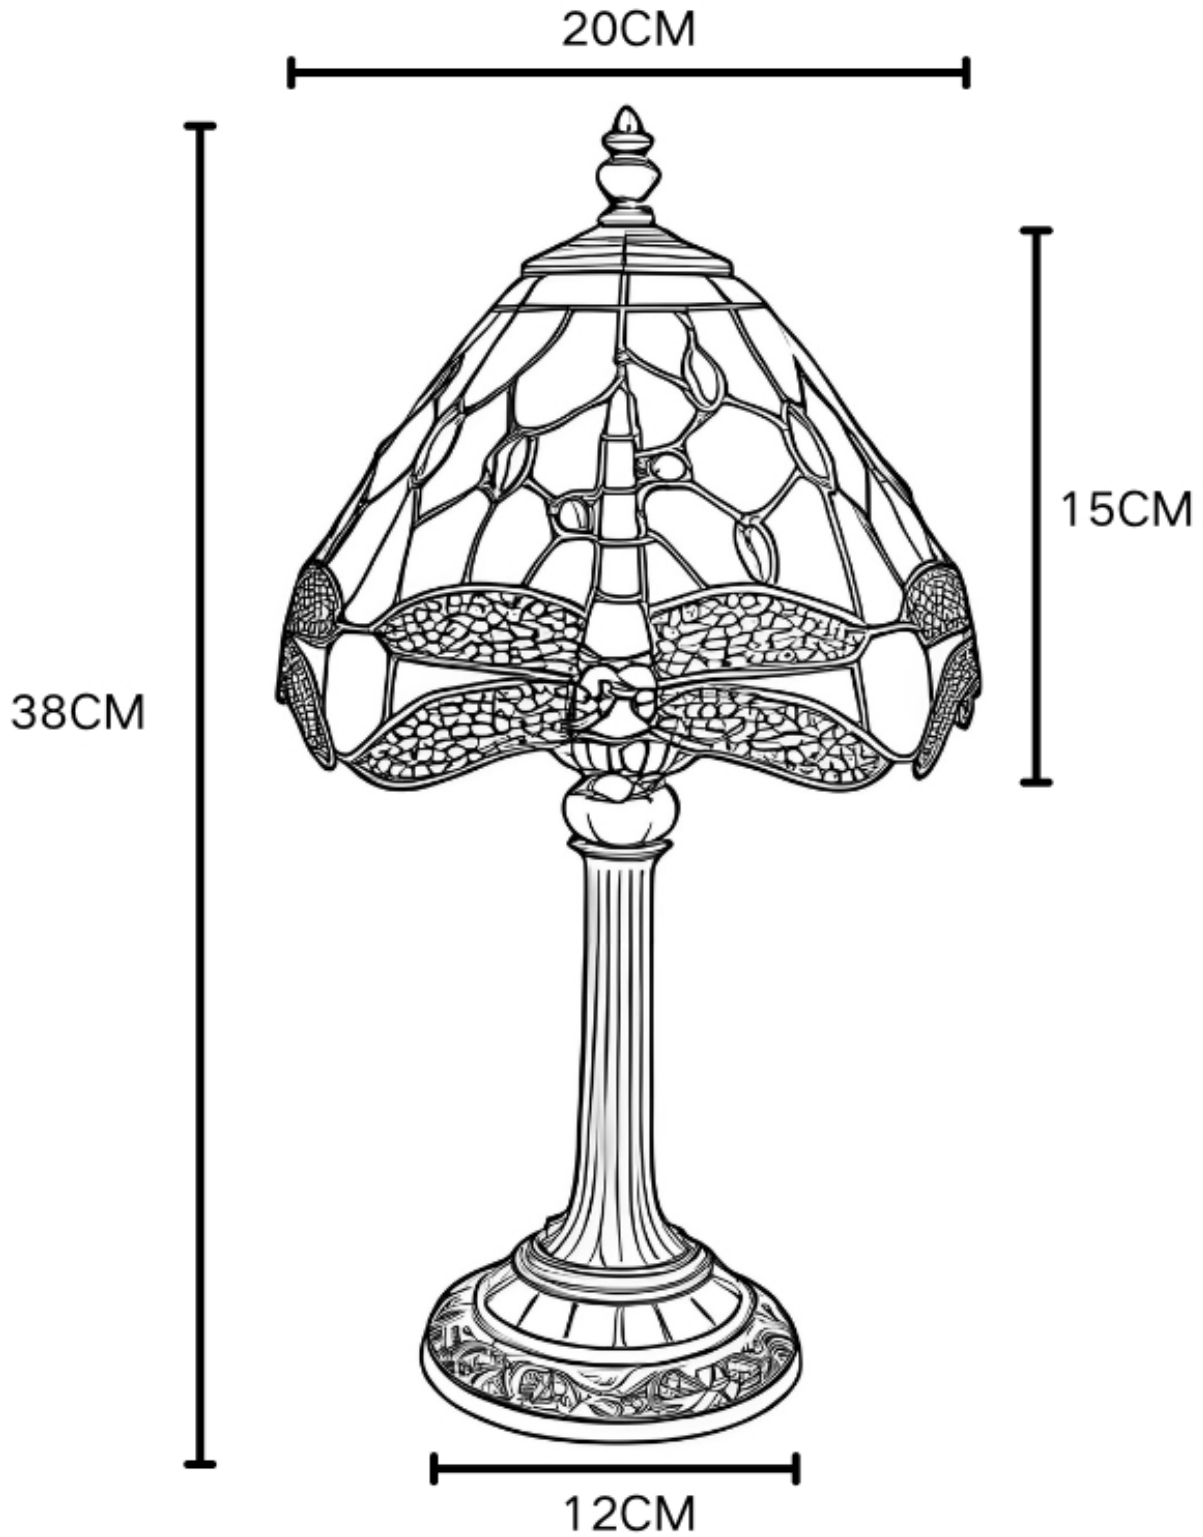

FCL-32511X2

Set of 2 Lysa - Red Tiffany Dragonfly 36cm Table Lamps

LIGHT SOURCE DATA

- 2 x 6W Max LED E14 SES (required)
- Lamp direction - Indirect
- Lamp shape - Standard
- Non-dimmable
- Energy class: Not applicable

DIMENSION DATA

- Height 360mm
- Diameter 370mm

- Weight 1.30kg

SPECIFICATION

- Manufacturer warranty for 2 years from date of purchase
- Antique brass and tiffany decorated glass
- IP20
- In-line On/Off Switch
- Class II - Double Insulated, No Earth
- 240V
- Assembly required? No
- UKCA Marking, Energy Efficient, Energy Saving

CERTIFICATION

CONTACT

www.firstchoicelighting.co.uk

info@firstchoicelighting.co.uk

FCL-32511X2

Set of 2 Lysa - Red Tiffany Dragonfly 36cm Table Lamps

CERTIFICATION

CONTACT