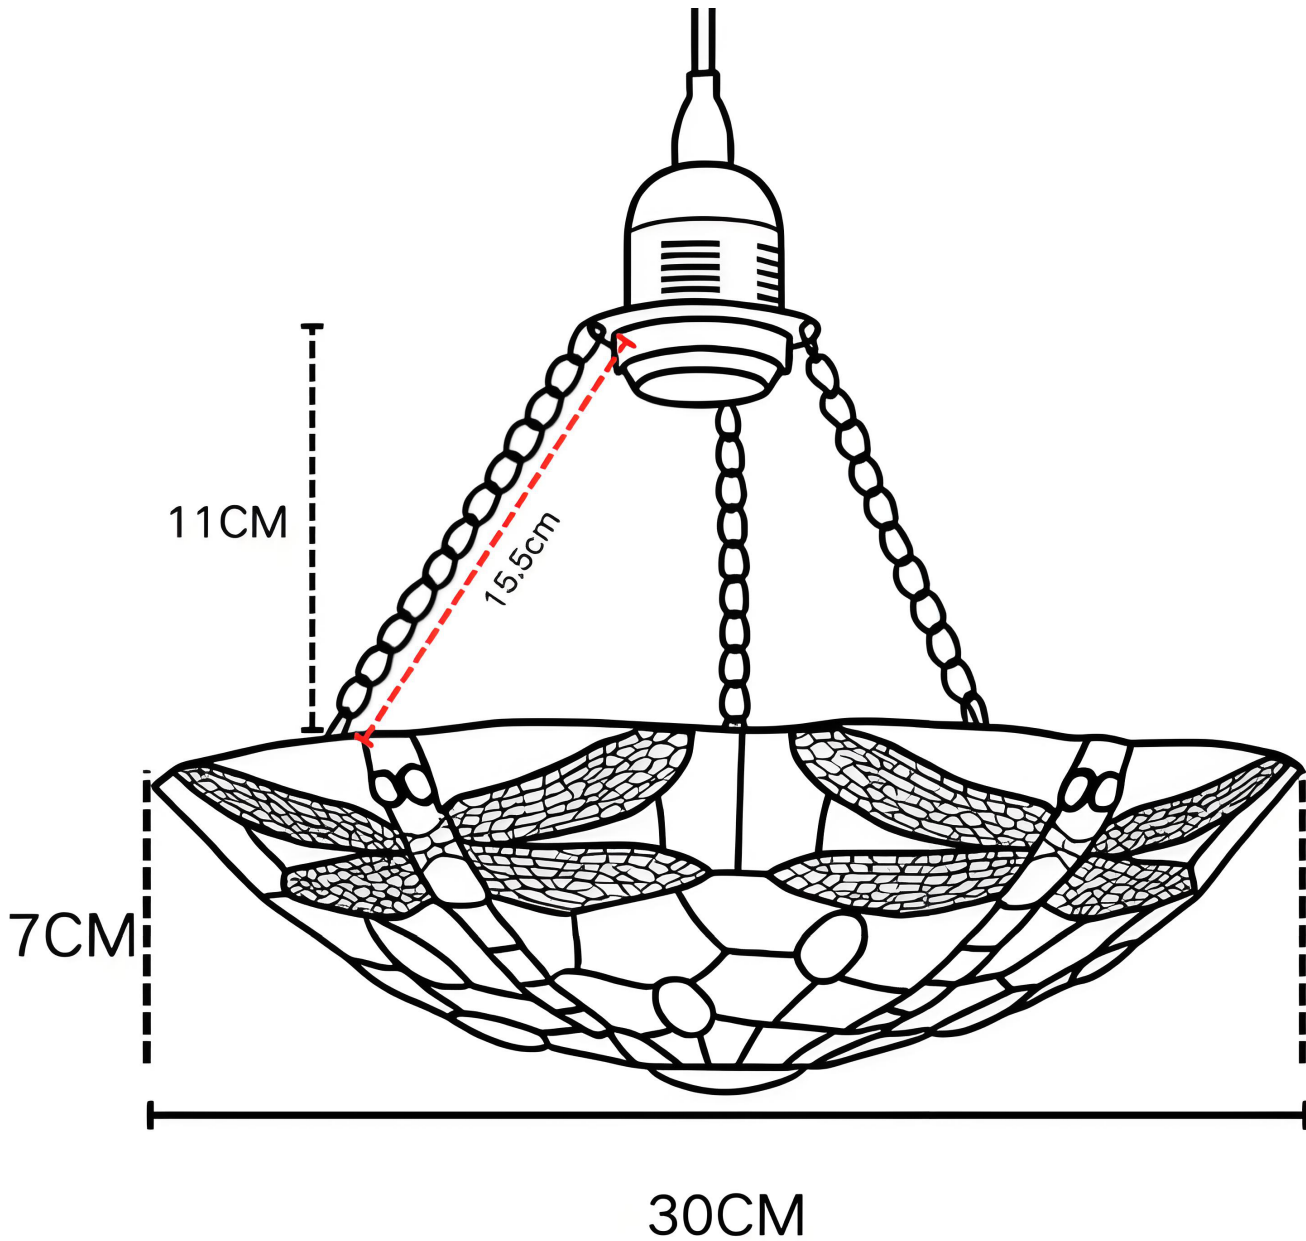

CERTIFICATION

CONTACT

www.firstchoicelighting.co.uk

info@firstchoicelighting.co.uk