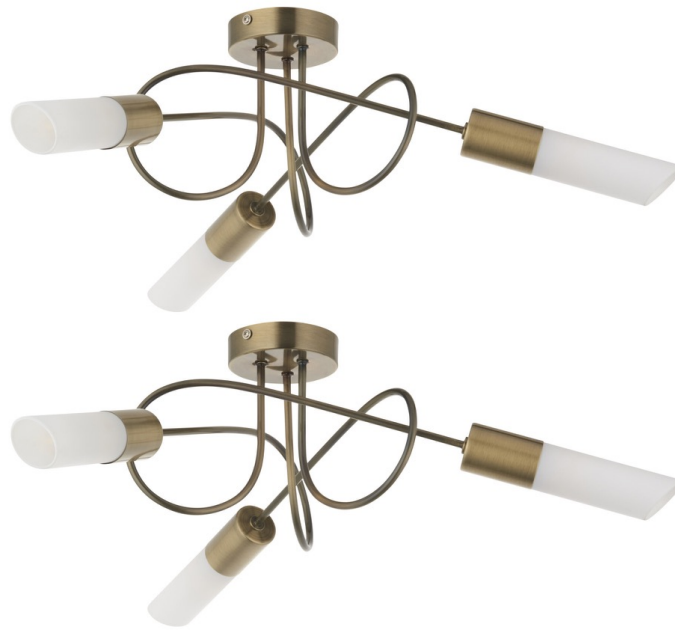

Set of 2 Joshi - Antique Brass Semi Flush Ceiling Lights

LIGHT SOURCE DATA

- 6 x 6W Max LED E14 SES (required)
- Lamp direction - Indirect
- Lamp shape - Standard
- Dimmable
- Energy class: Not applicable

DIMENSION DATA

- Height 220mm
- Diameter 668mm
- Weight 0.83kg

SPECIFICATION

- Manufacturer warranty for 2 years from date of purchase
- Matt antique brass plate and alabaster white glass
- IP20
- No
- Class I - Single Insulated, Earthed
- 240V
- Assembly required? No
- UKCA Marking, Energy Efficient, Energy Saving