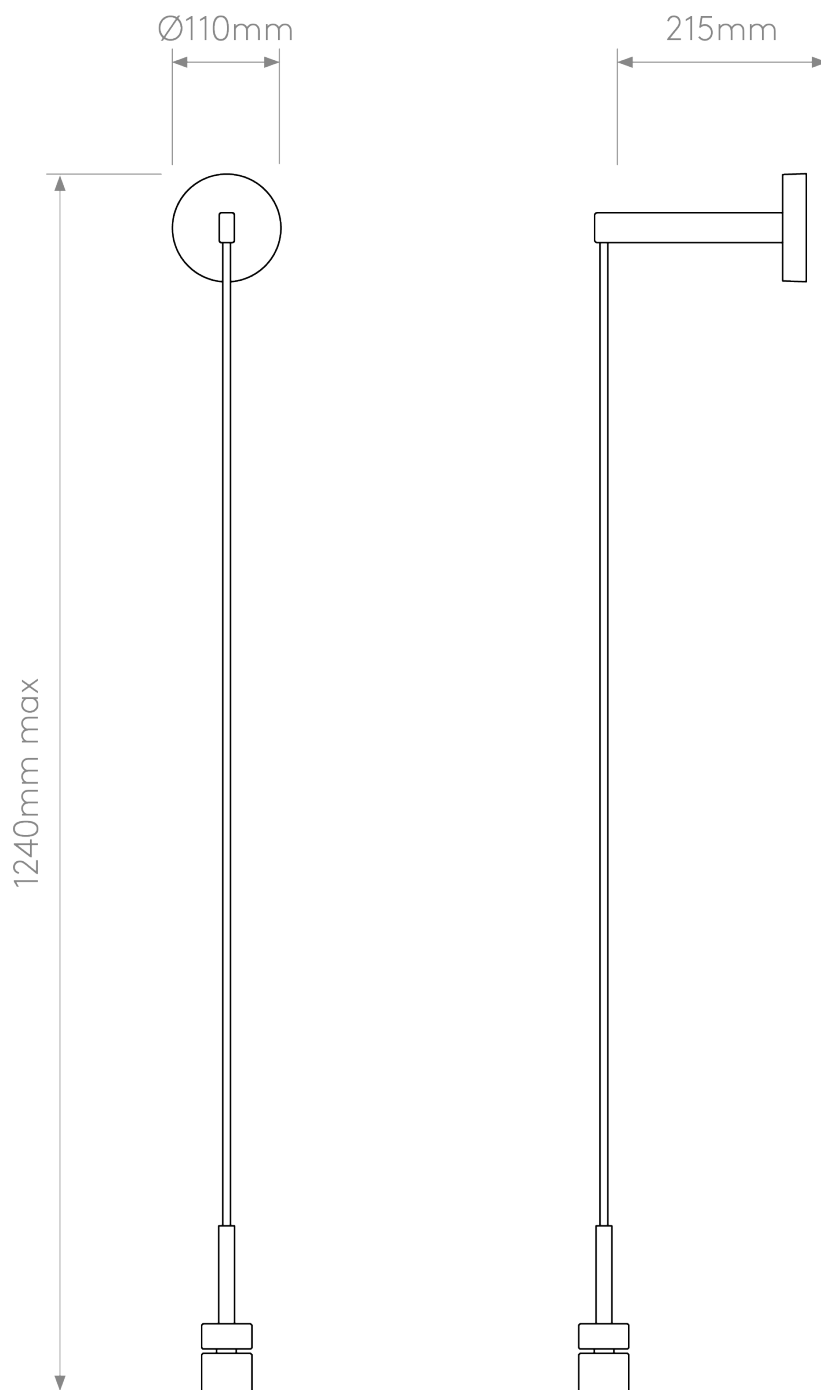

Astro Lighting - Pendant Kit - 1184041 - White Wall Light

CONTACT