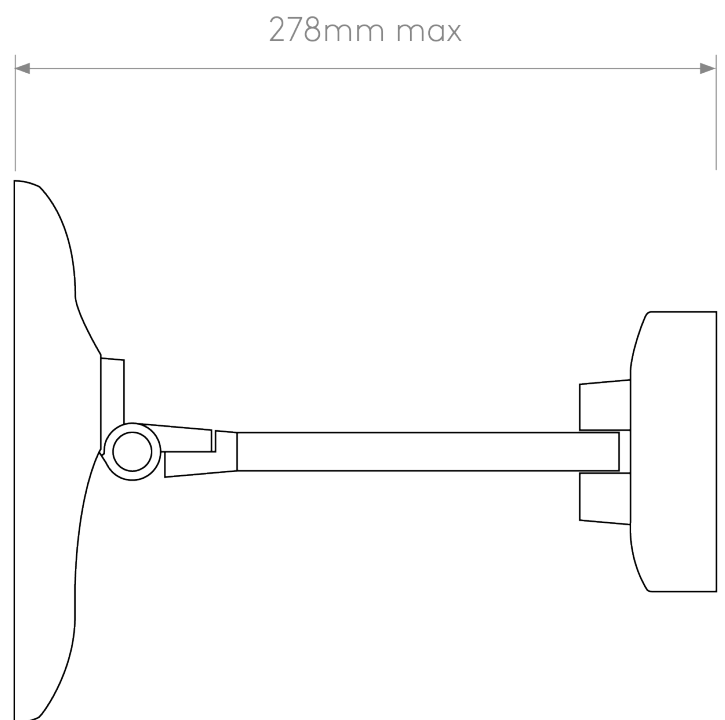

Astro Lighting - Mascali - 1373027 - LED Brushed Brass Mirrored Glass IP44 Bathroom Mirror Shaver Light

CONTACT