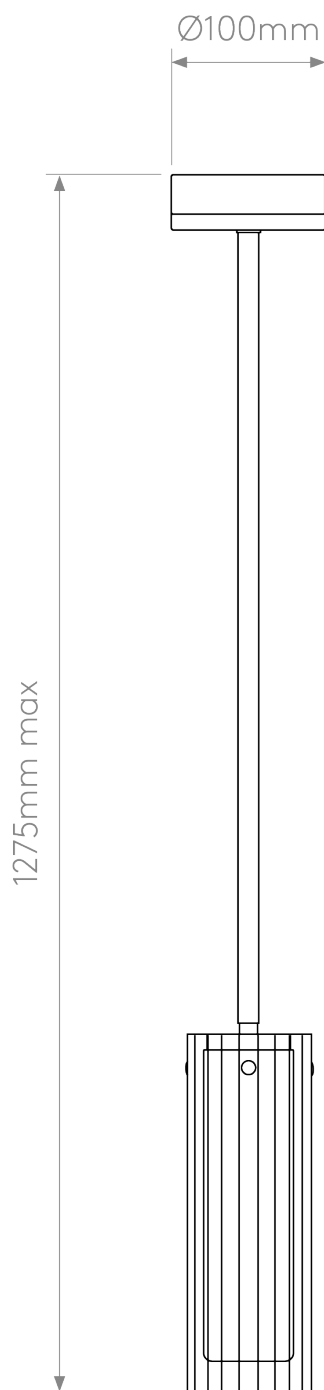

Astro Lighting - Ottavino - 1411009 - Black Opal Glass IP44 Bathroom Ceiling Pendant Light

**CONTACT**