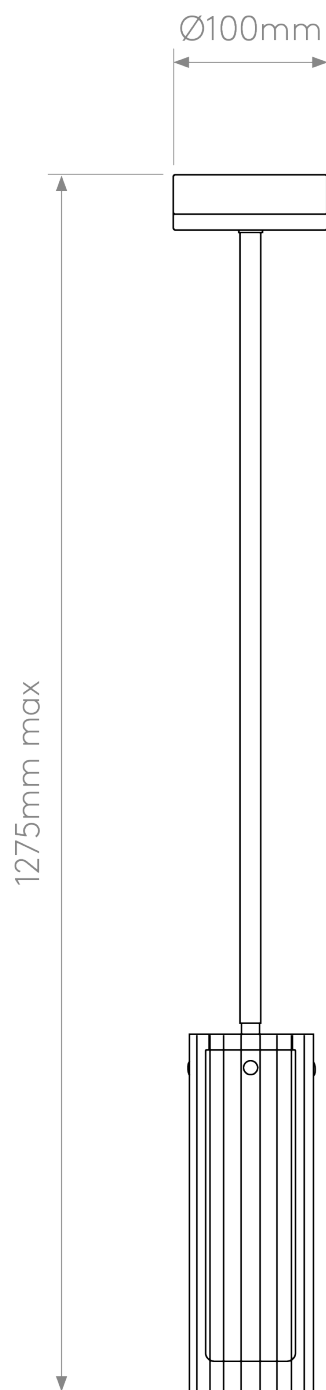

Astro Lighting - Ottavino - 1411012 - Brushed Brass Opal Glass IP44 Bathroom Ceiling Pendant Light

CONTACT