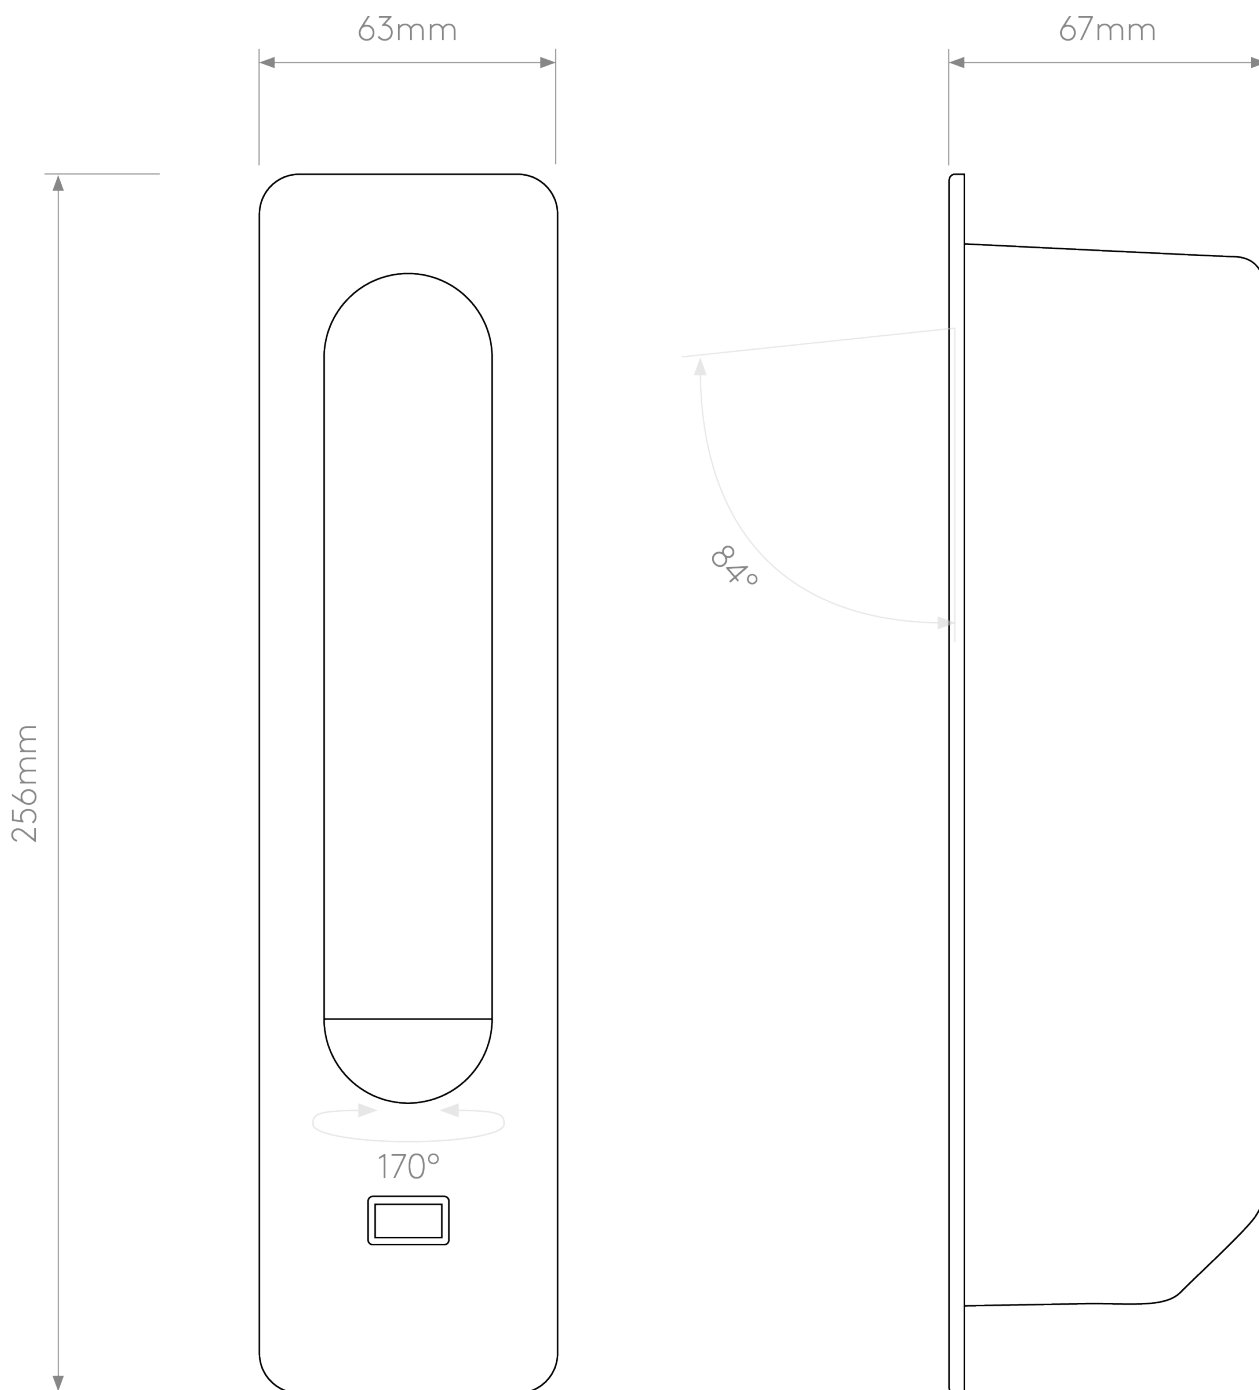

Astro Lighting - Keta - 1437006 - LED Chrome Opal Reading Wall Light

CONTACT