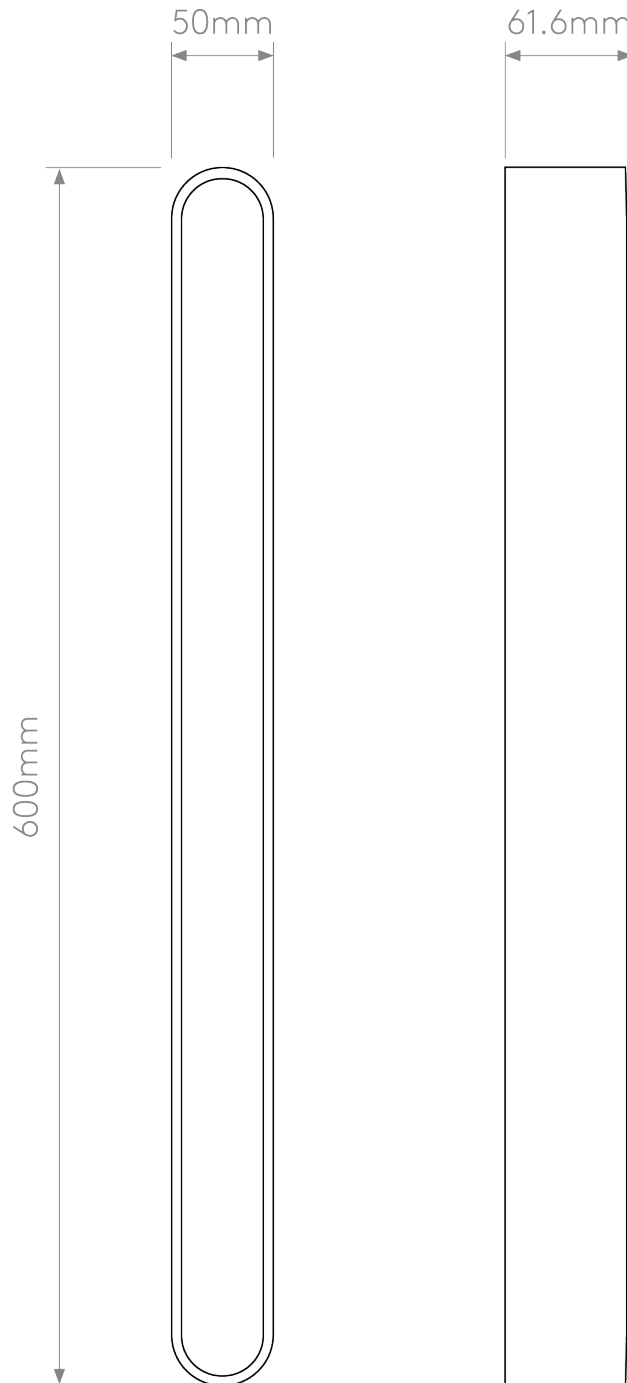

Astro Lighting - Atticus - 1440018 - LED Brushed Brass Opal IP44 Bathroom Strip Wall Light

CONTACT