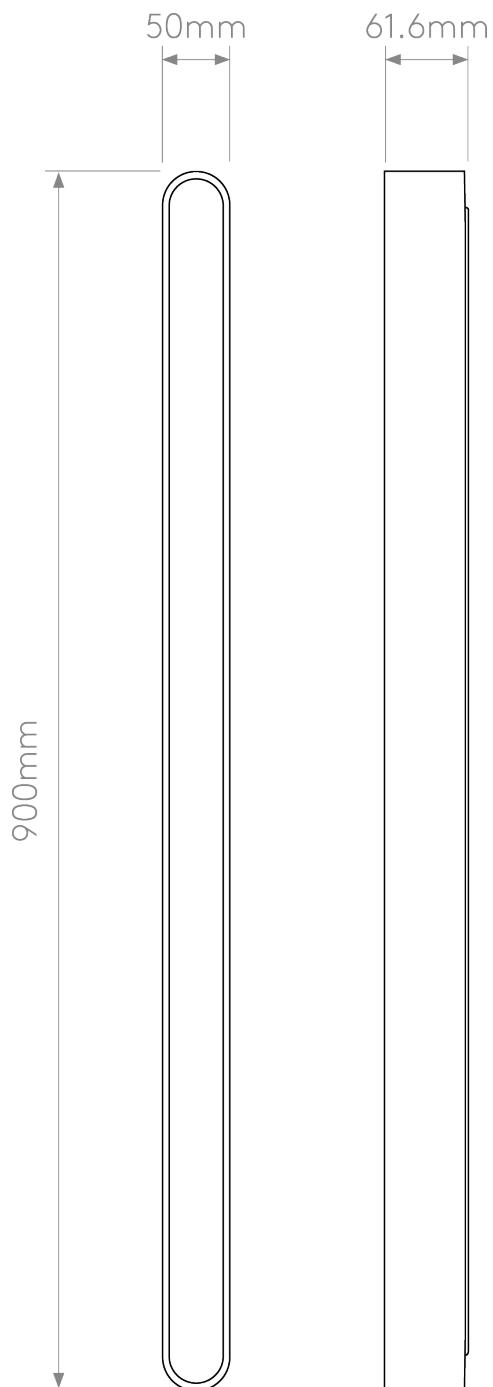

Astro Lighting - Atticus - 1440019 - LED Brushed Brass Opal IP44 Bathroom Strip Wall Light

CONTACT