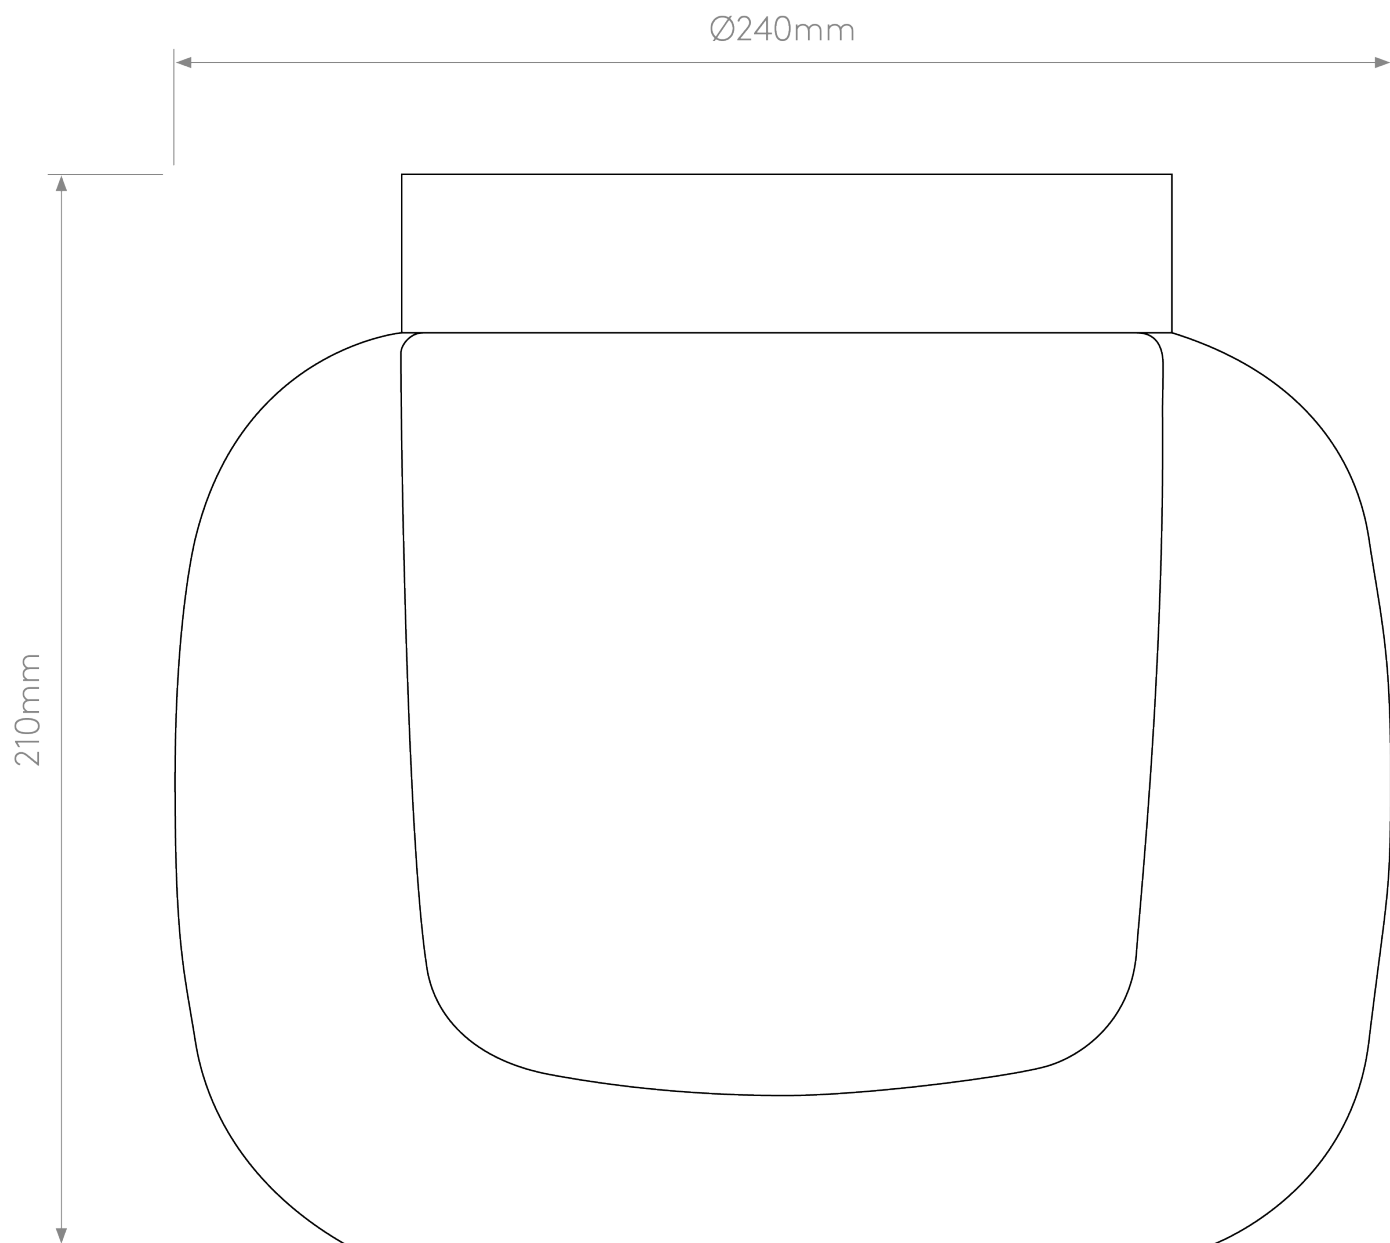

Astro Lighting - Aquina - 1450015 - Brushed Brass Clear White Glass IP44 Flush Ceiling Light

CONTACT