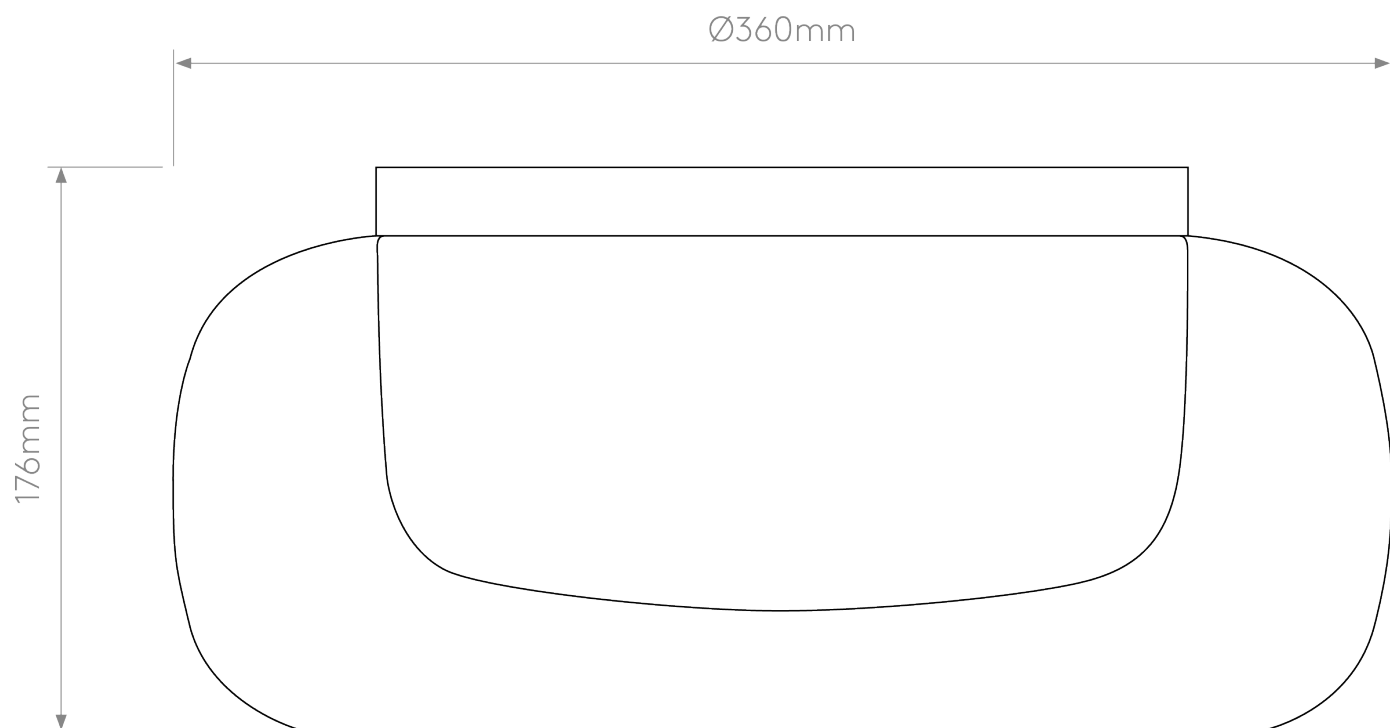

Astro Lighting - Aquina - 1450016 - Brushed Brass Clear White Glass 2 Light IP44 Flush Ceiling Light