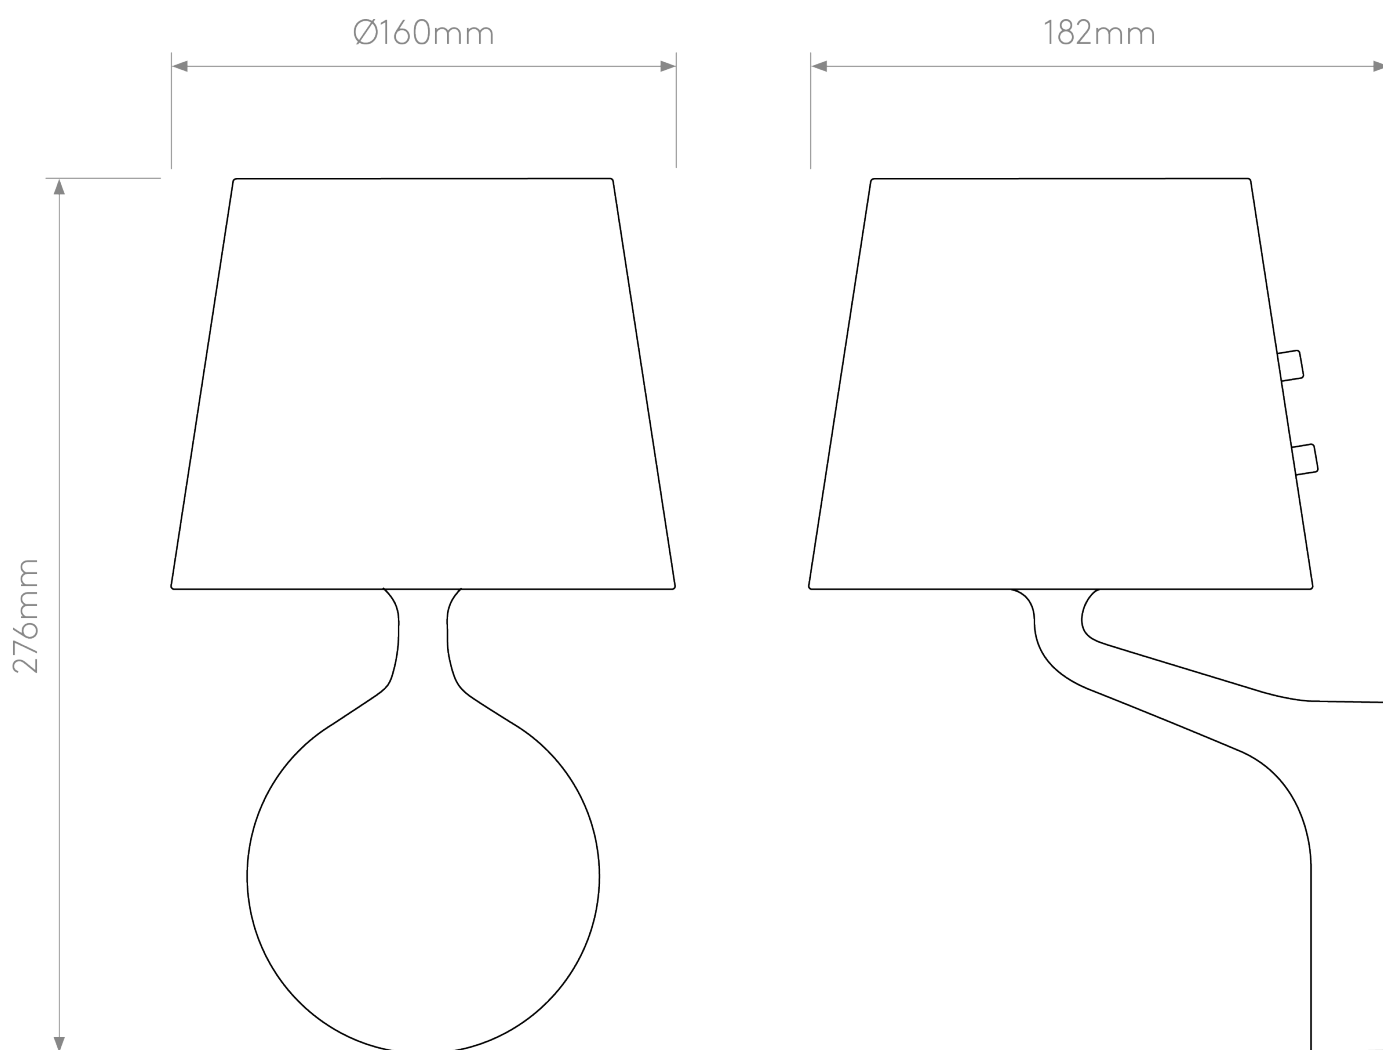

Astro Lighting - Millie - 1454006 - Antique Brass Opal Glass IP44 Bathroom Wall Light

CONTACT