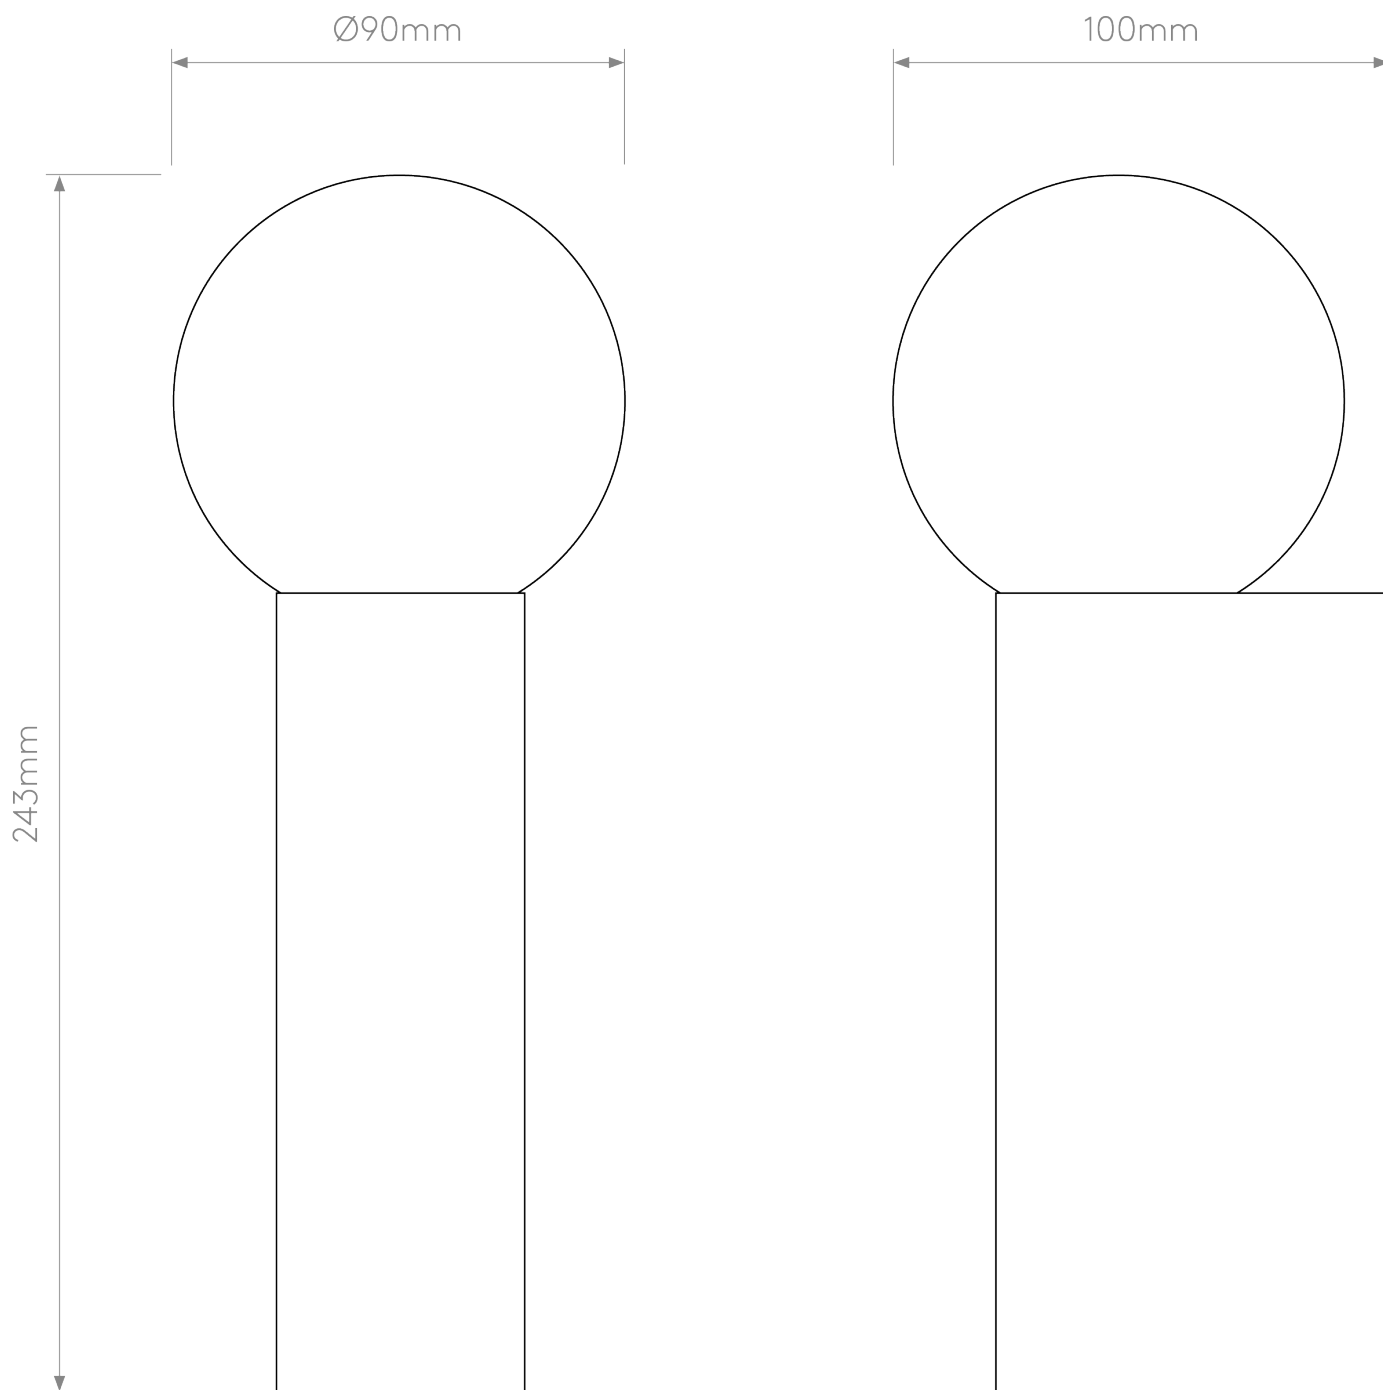

Astro Lighting - Ortona - 1459012 - Brushed Brass Opal Glass IP44 Wall Washer Light

CONTACT