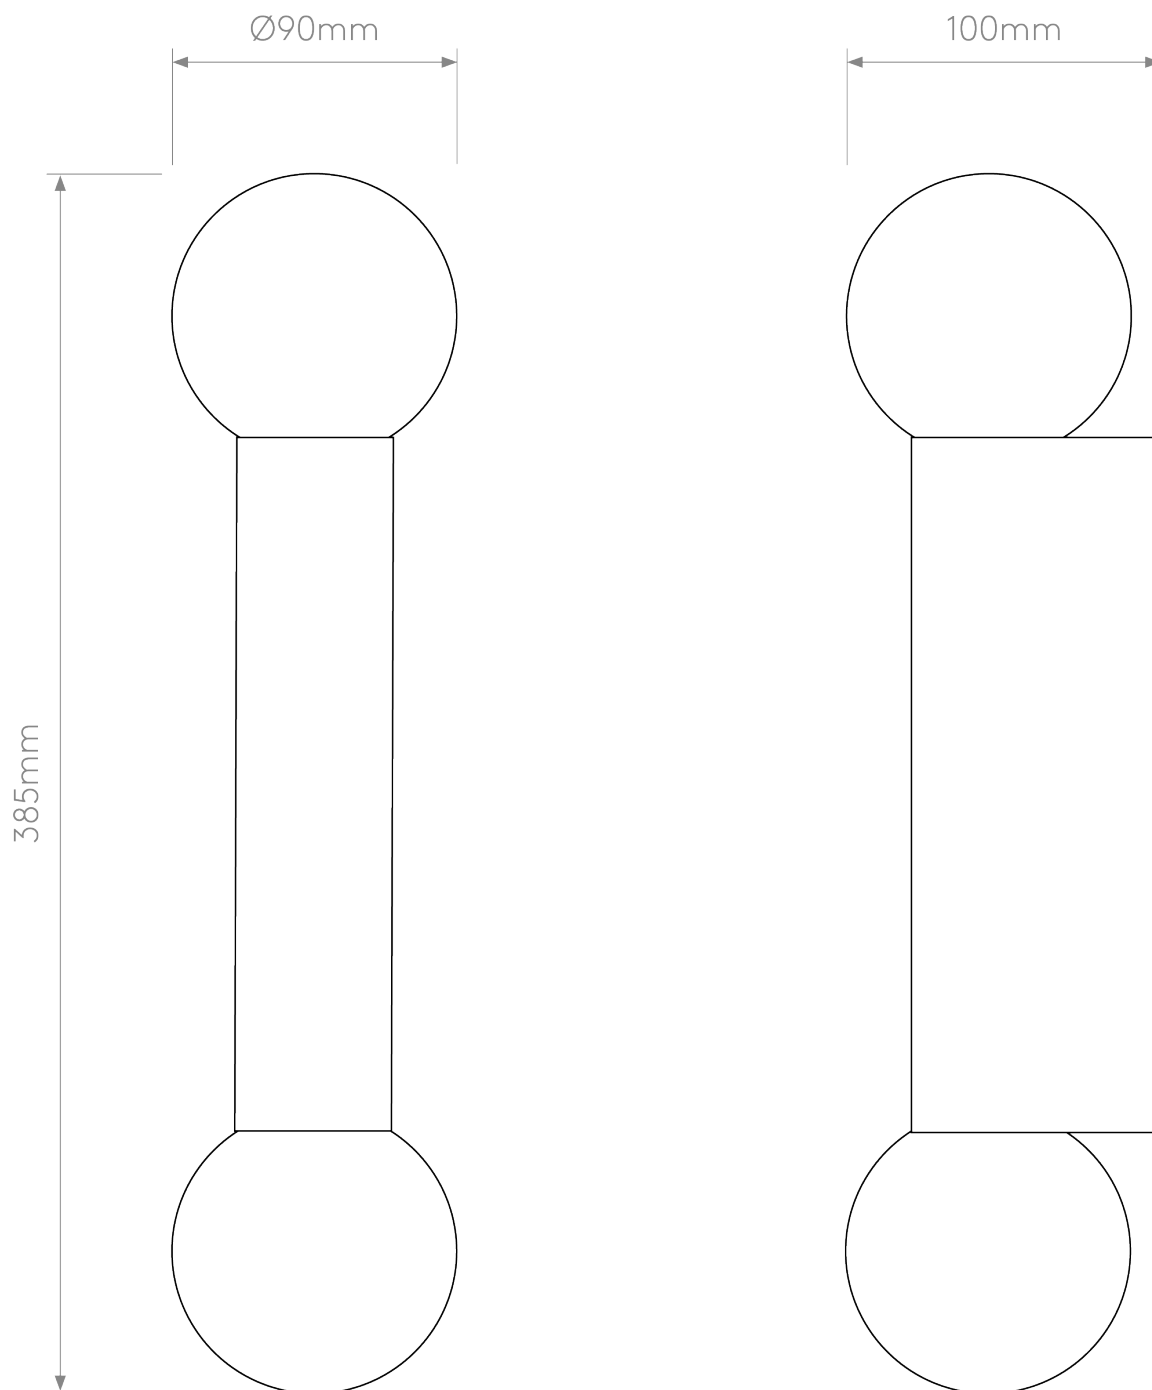

Astro Lighting - Ortona - 1459013 - Brushed Brass Opal Glass 2 Light IP44 Wall Washer Light

CONTACT