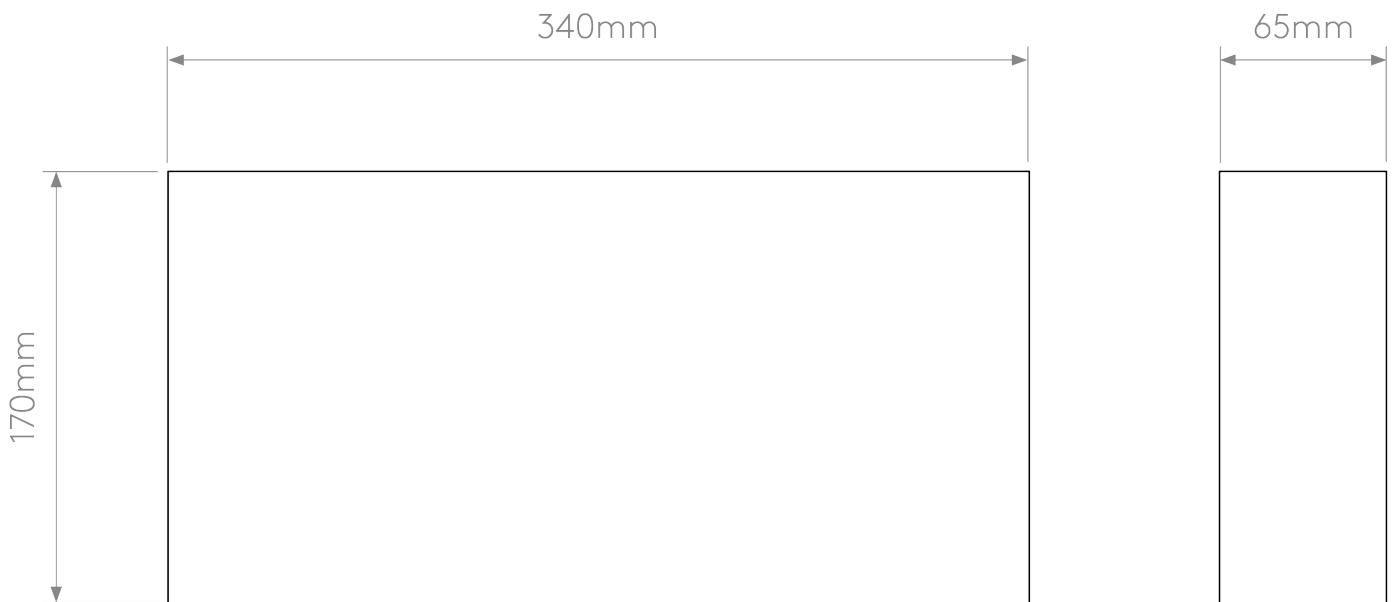

Astro Lighting - Tile - 1493009 - LED White Wall Washer Light

CONTACT