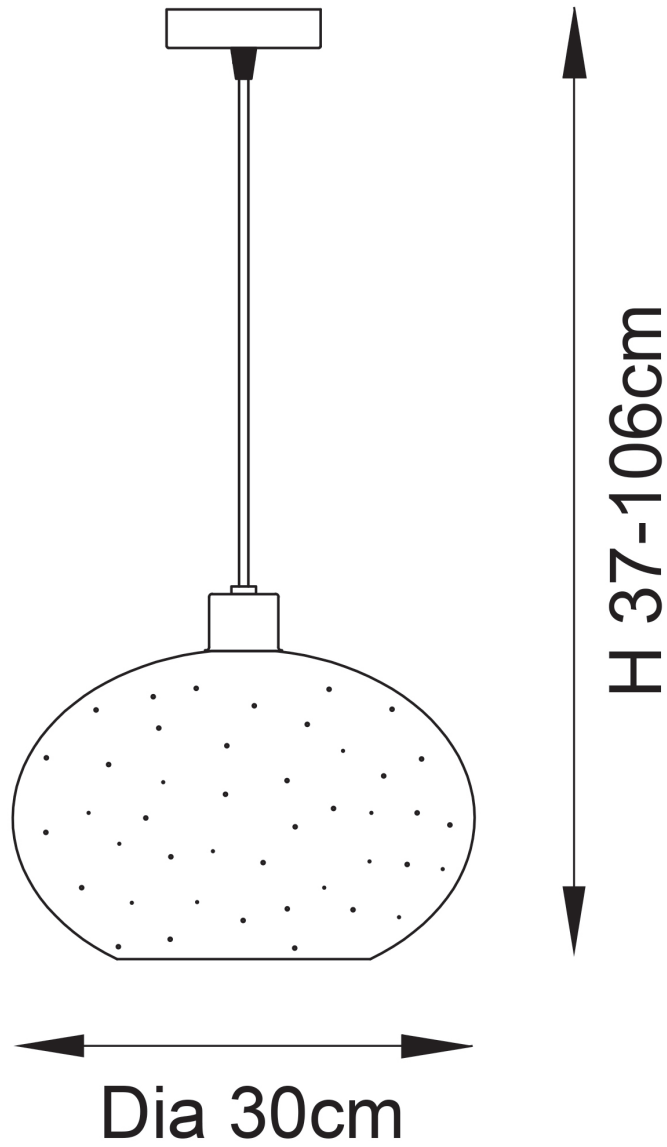

CERTIFICATION

CONTACT

www.firstchoicelighting.co.uk

info@firstchoicelighting.co.uk