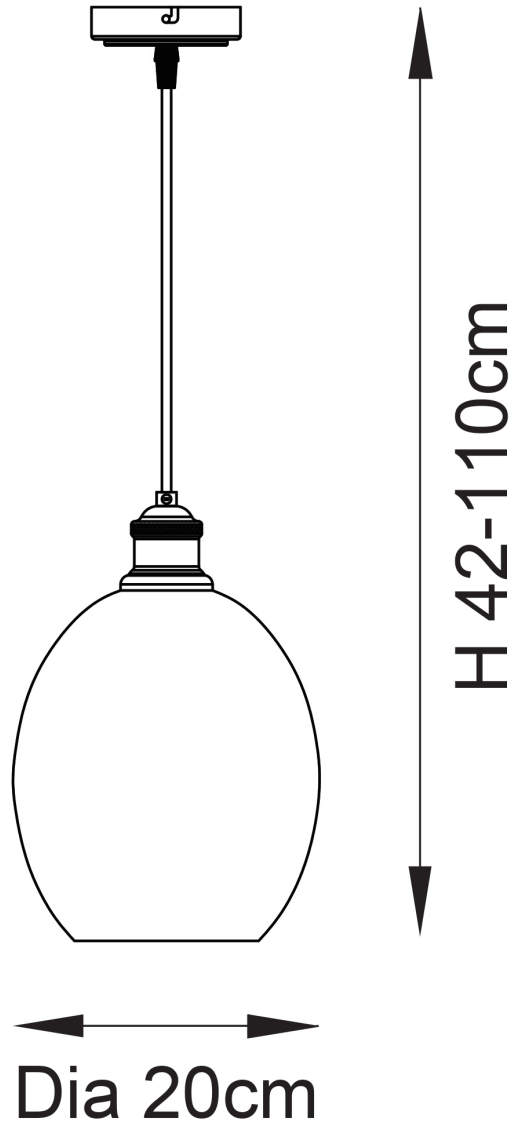

CERTIFICATION

CONTACT

www.firstchoicelighting.co.uk

info@firstchoicelighting.co.uk