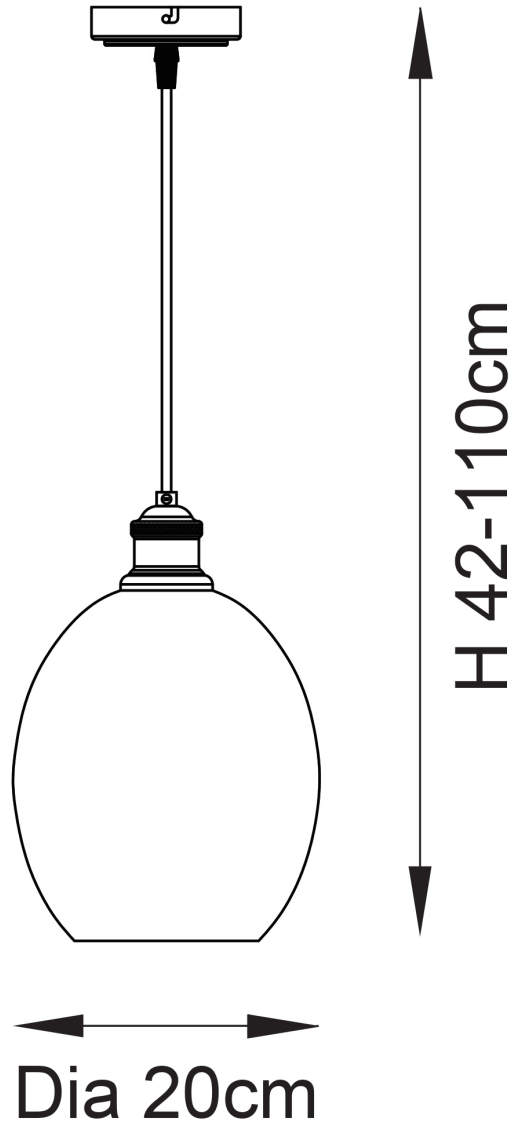

FCL-32694X2

Set of 2 Blakely - Matt Black Retro Pendant Lights with Glass Shades

CERTIFICATION

CONTACT

www.firstchoicelighting.co.uk

info@firstchoicelighting.co.uk