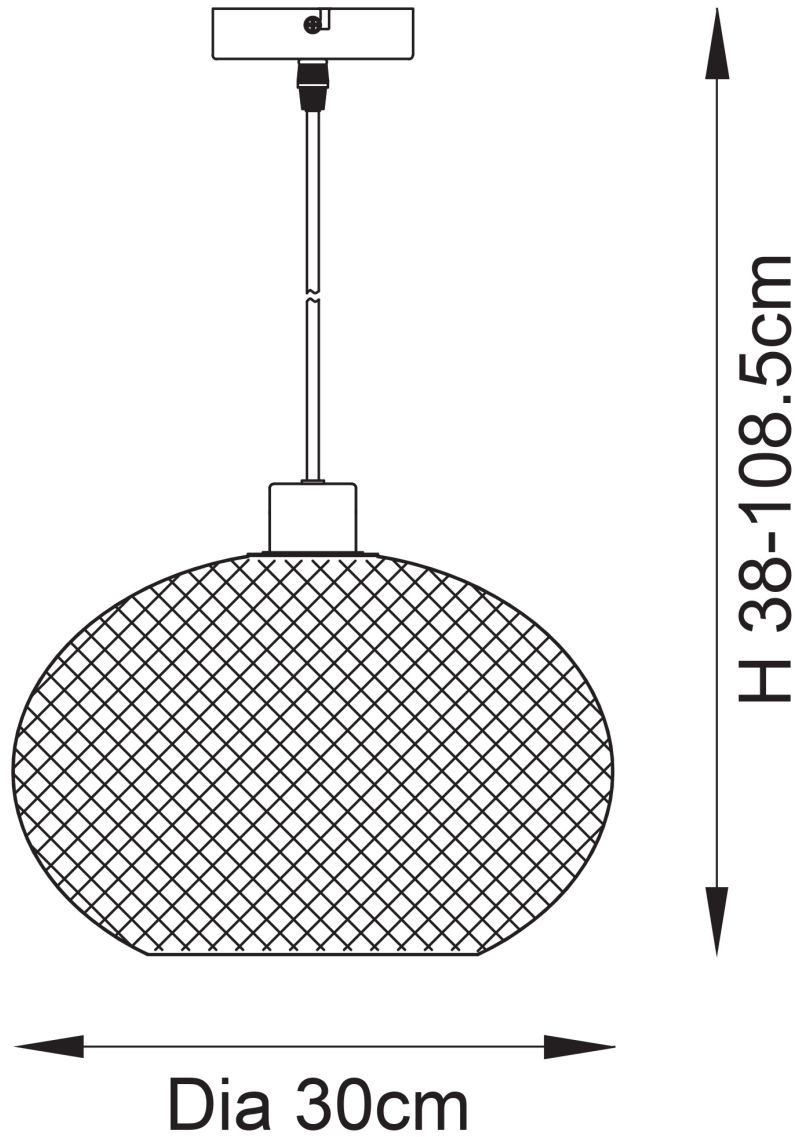

CERTIFICATION

CONTACT

www.firstchoicelighting.co.uk

info@firstchoicelighting.co.uk