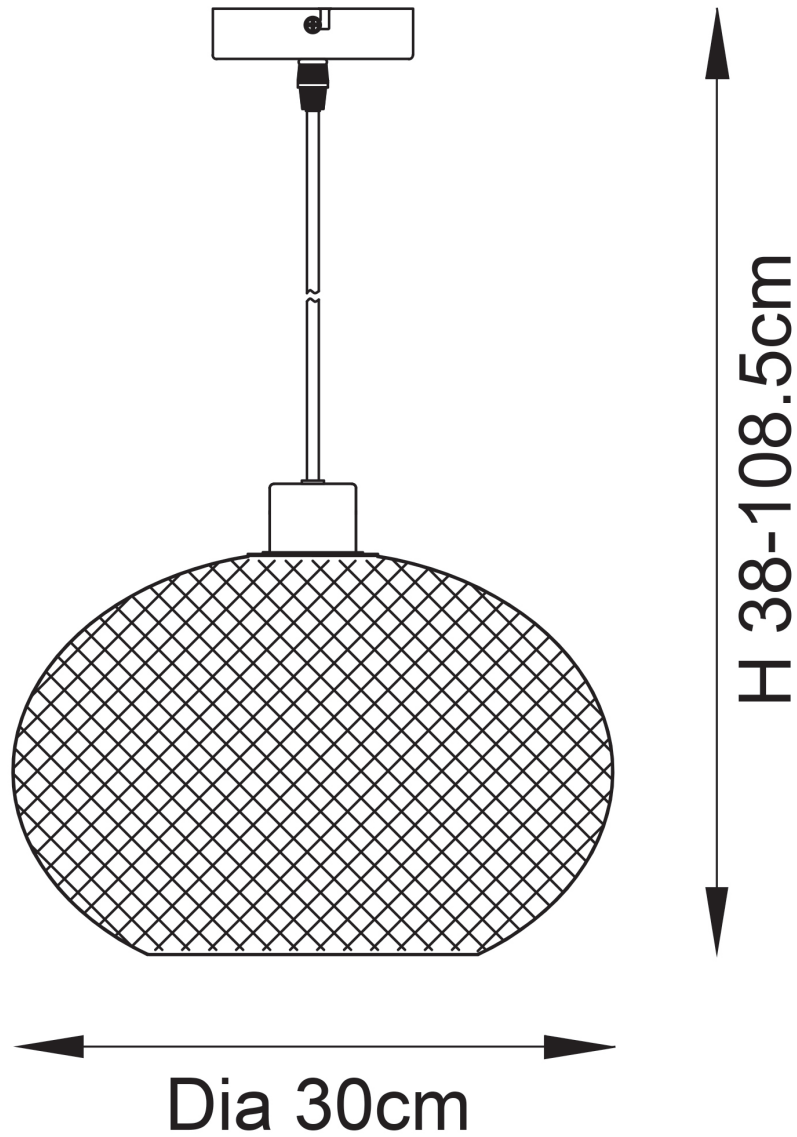

FCL-32695X2

Set of 2 Dalya - Matt Black Pendant Lights with Metal Mesh Shade

CERTIFICATION

CONTACT

www.firstchoicelighting.co.uk

info@firstchoicelighting.co.uk