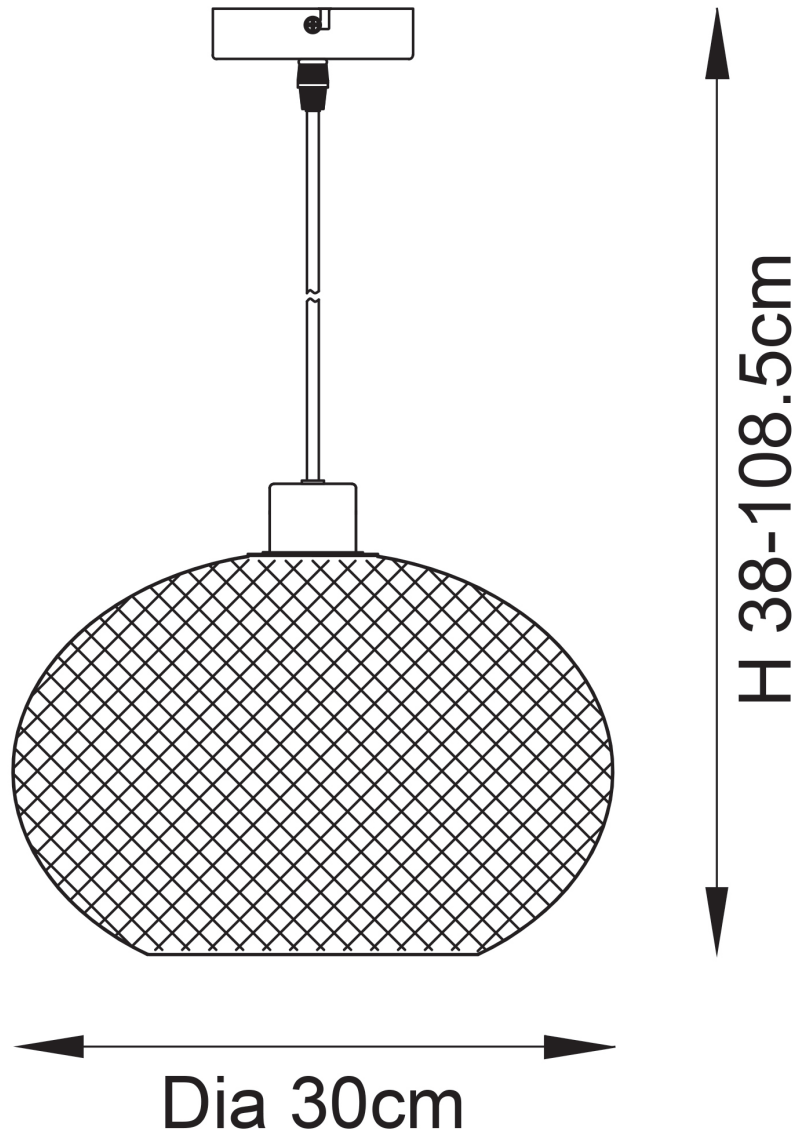

CERTIFICATION

CONTACT

www.firstchoicelighting.co.uk

info@firstchoicelighting.co.uk