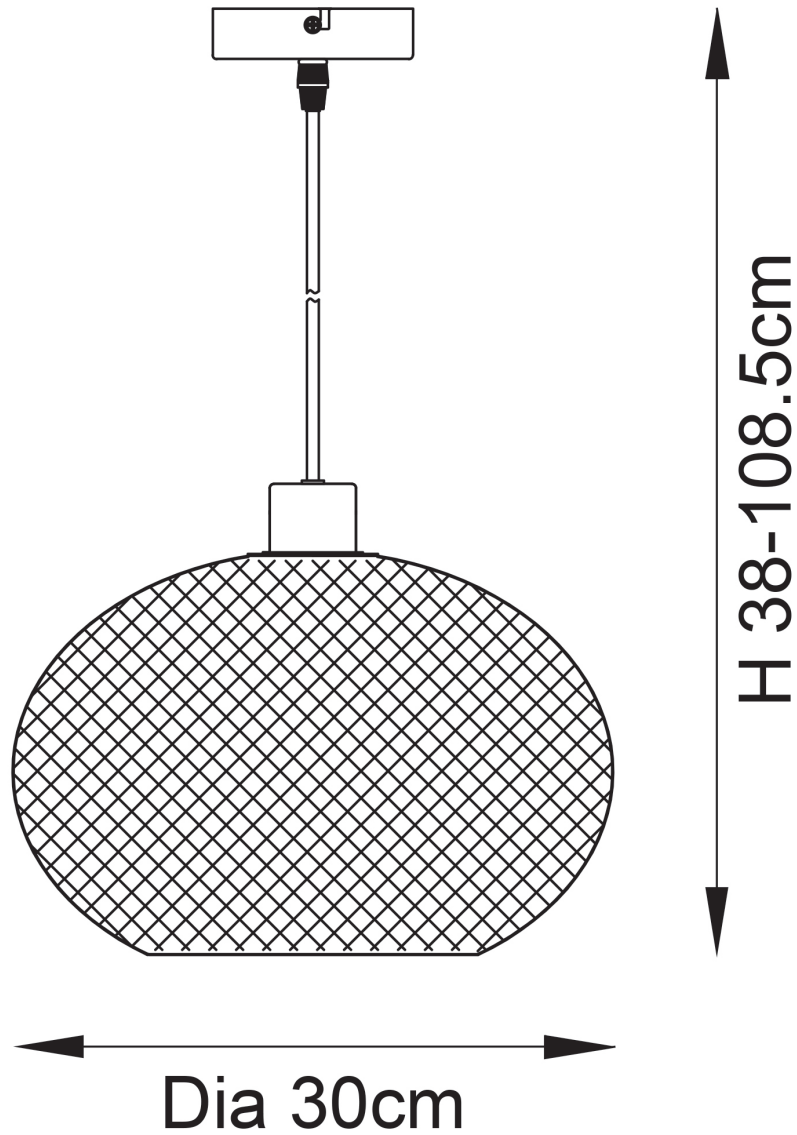

Set of 2 Dalya - Chrome Pendant Lights with Metal Mesh Shade

LIGHT SOURCE DATA

- 2 x 10W Max LED E27 ES (required)
- Lamp direction - Indirect
- Lamp shape - Standard
- Dimmable
- Energy class: Not applicable

DIMENSION DATA

- Height 380 - 1085mm
- Diameter 300mm
- Weight 0.53kg

SPECIFICATION

- Manufacturer warranty for 2 years from date of purchase
- Polished chrome plate
- IP20
- No
- Class I - Single Insulated, Earthed
- 240V
- Assembly required? No
- UKCA Marking, Energy Efficient, Energy Saving

CERTIFICATION

CONTACT

www.firstchoicelighting.co.uk

info@firstchoicelighting.co.uk

FCL-32696X2

Set of 2 Dalya - Chrome Pendant Lights with Metal Mesh Shade

CERTIFICATION

CONTACT