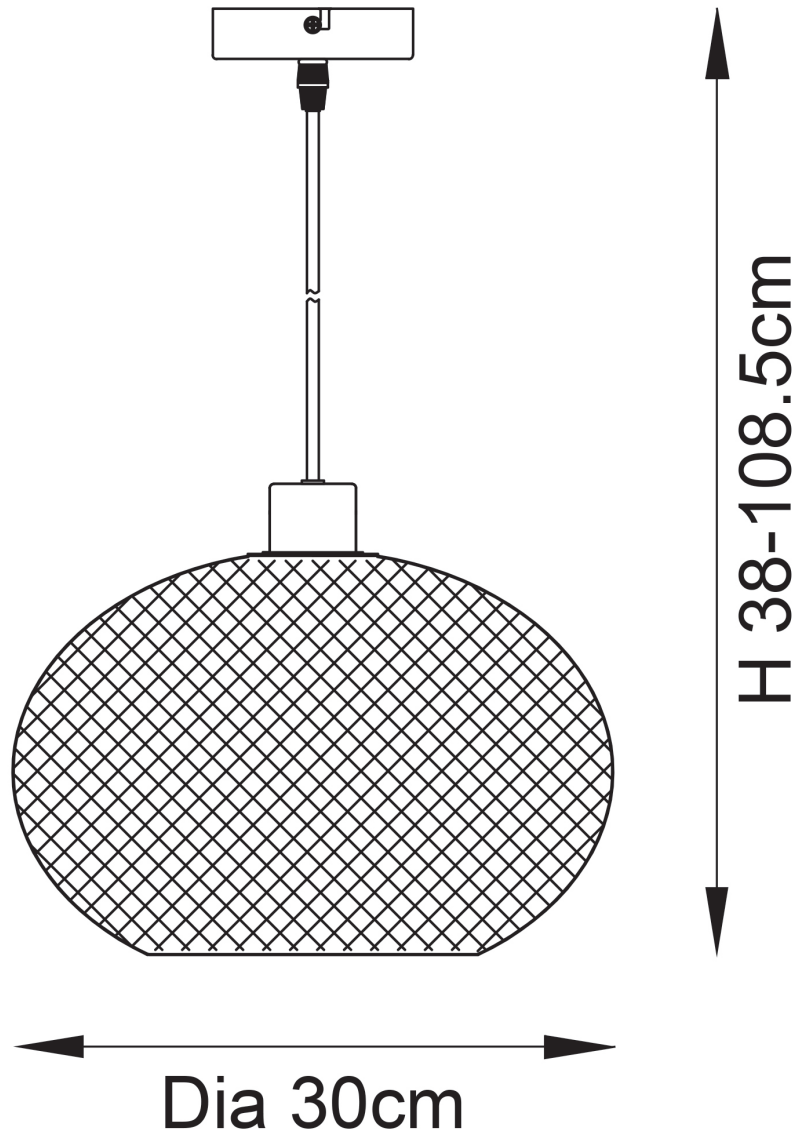

Set of 2 Dalya - Copper Pendant Lights with Metal Mesh Shade

LIGHT SOURCE DATA

- 2 x 10W Max LED E27 ES (required)
- Lamp direction - Indirect
- Lamp shape - Standard
- Dimmable
- Energy class: Not applicable

DIMENSION DATA

- Height 380 - 1085mm
- Diameter 300mm
- Weight 0.53kg

SPECIFICATION

- Manufacturer warranty for 2 years from date of purchase
- Polished copper plate
- IP20
- No
- Class I - Single Insulated, Earthed
- 240V
- Assembly required? No
- UKCA Marking, Energy Efficient, Energy Saving

CERTIFICATION

CONTACT

www.firstchoicelighting.co.uk

info@firstchoicelighting.co.uk

FCL-32697X2

Set of 2 Dalya - Copper Pendant Lights with Metal Mesh Shade

CERTIFICATION

CONTACT