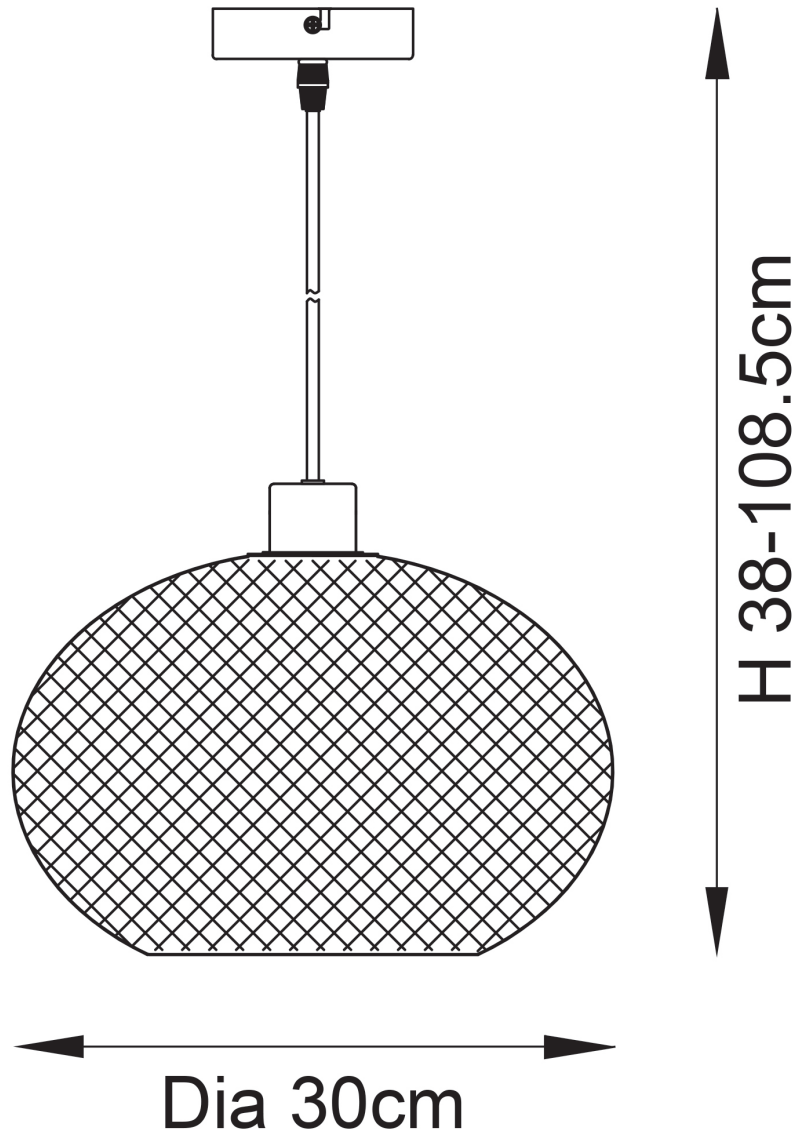

CERTIFICATION

CONTACT

www.firstchoicelighting.co.uk

info@firstchoicelighting.co.uk