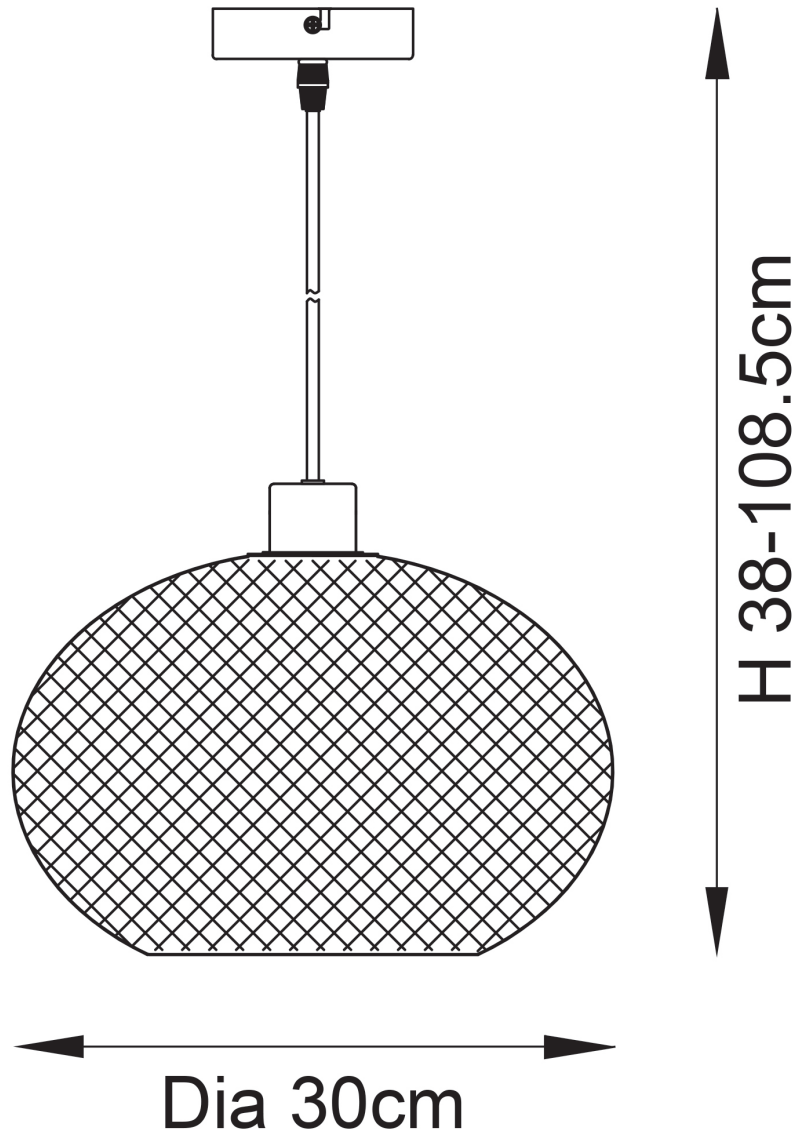

Set of 2 Dalya - Gold Pendant Lights with Metal Mesh Shade

LIGHT SOURCE DATA

- 2 x 10W Max LED E27 ES (required)
- Lamp direction - Indirect
- Lamp shape - Standard
- Dimmable
- Energy class: Not applicable

DIMENSION DATA

- Height 380 - 1085mm
- Diameter 300mm
- Weight 0.53kg

SPECIFICATION

- Manufacturer warranty for 2 years from date of purchase
- Polished gold plate
- IP20
- No
- Class I - Single Insulated, Earthed
- 240V
- Assembly required? No
- UKCA Marking, Energy Efficient, Energy Saving

CERTIFICATION

CONTACT

www.firstchoicelighting.co.uk

info@firstchoicelighting.co.uk

FCL-32698X2

Set of 2 Dalya - Gold Pendant Lights with Metal Mesh Shade

CERTIFICATION

CONTACT