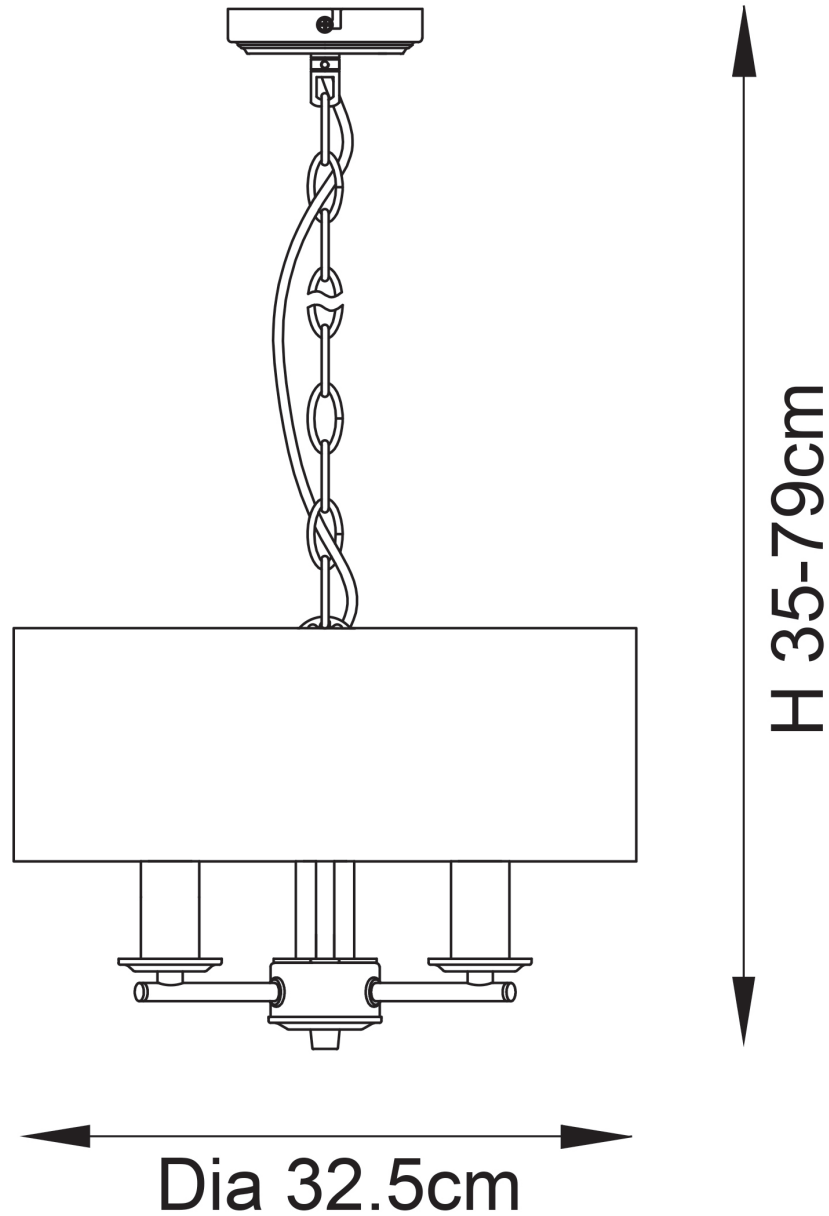

FCL-32699X2

Set of 2 Chatsworth - Brushed Chrome Semi Flush Lights with Grey Shade

CERTIFICATION

CONTACT

www.firstchoicelighting.co.uk

info@firstchoicelighting.co.uk