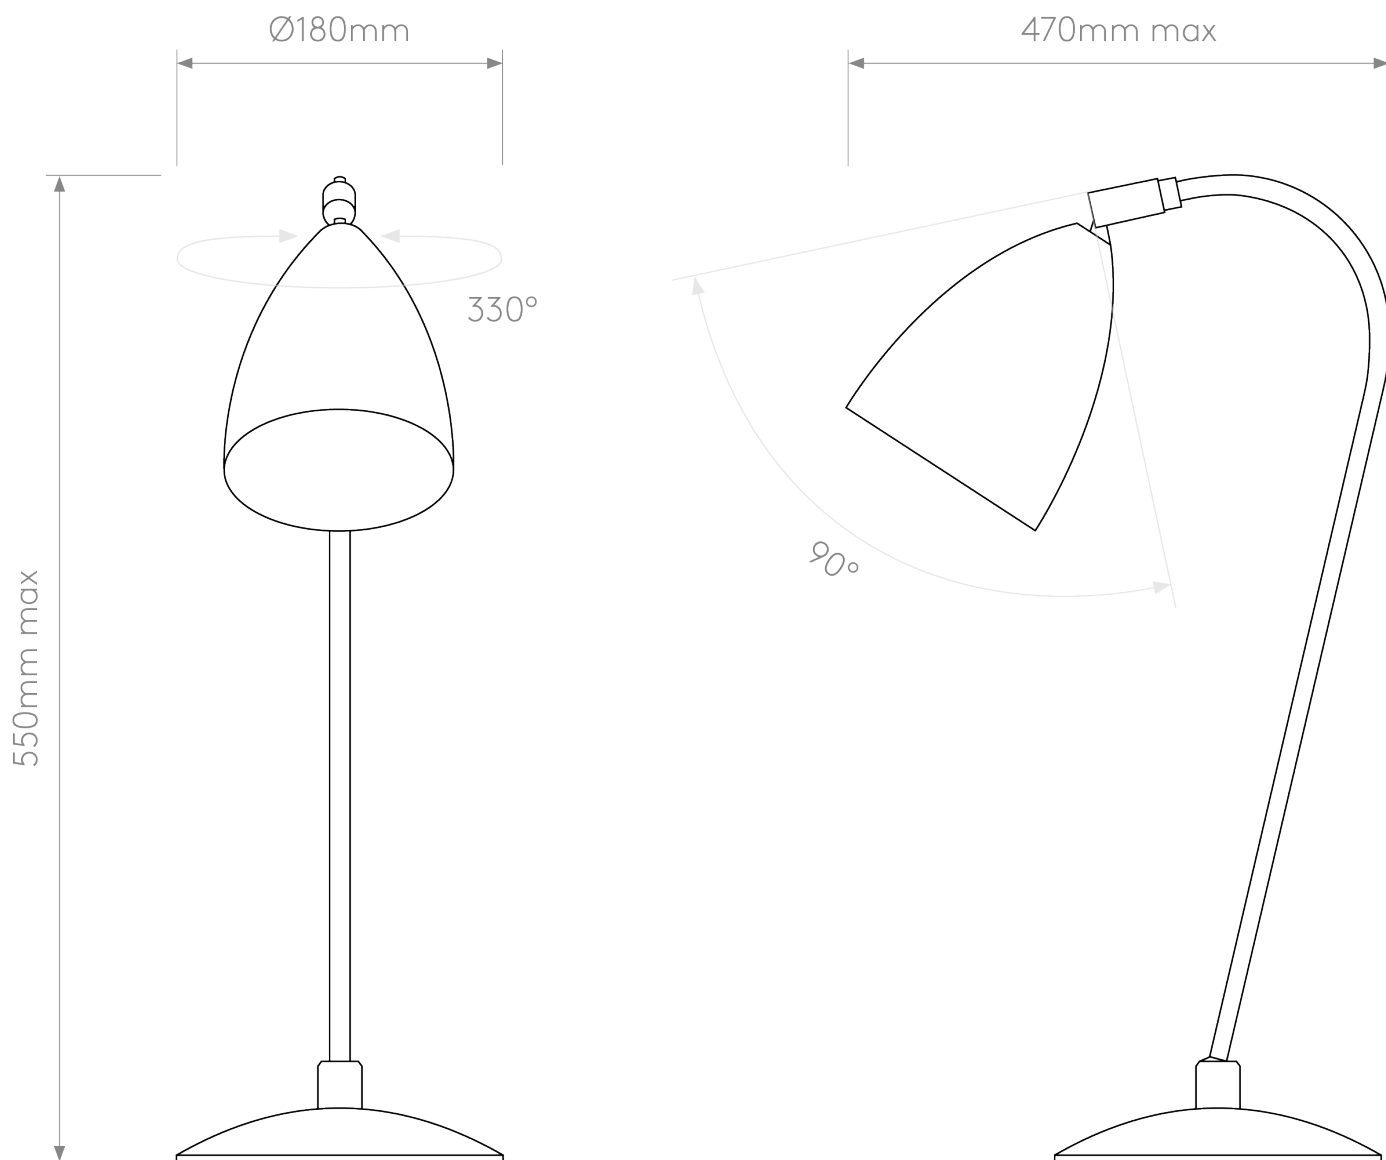

Astro Lighting - Joel Table 1223002 - Matt Black Table Lamp

CONTACT