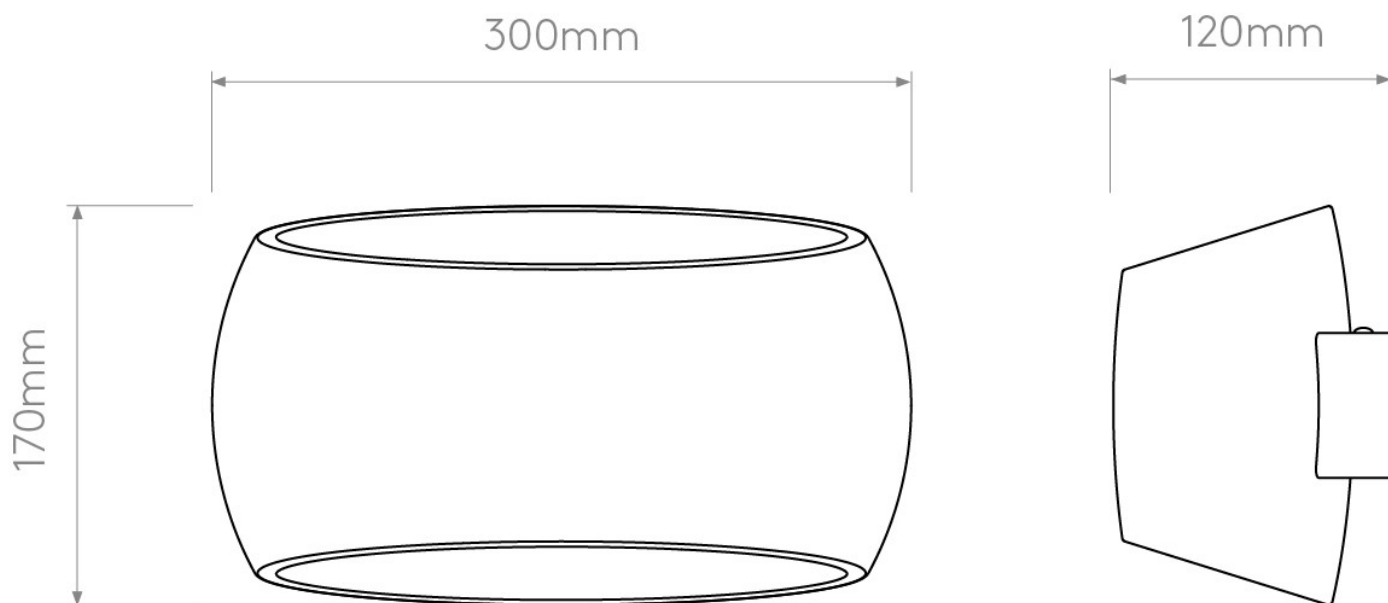

Astro Lighting - Aria 300 1300001 - Plaster Wall Light

CONTACT