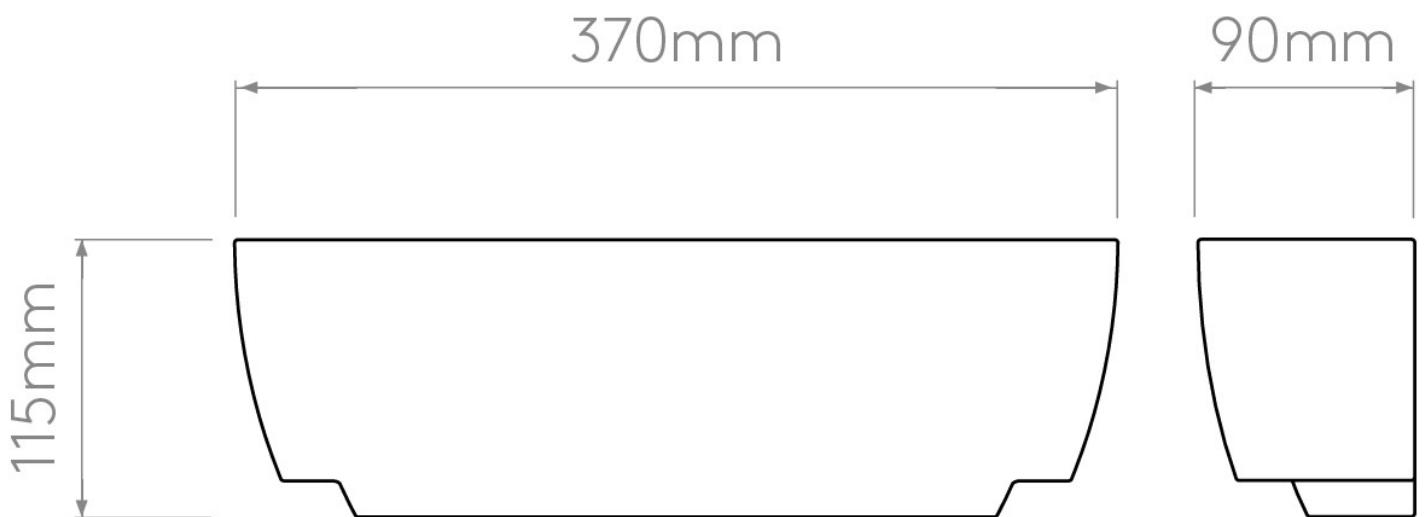

Astro Lighting - Kyo 1301001 - Ceramic Wall Light

CONTACT