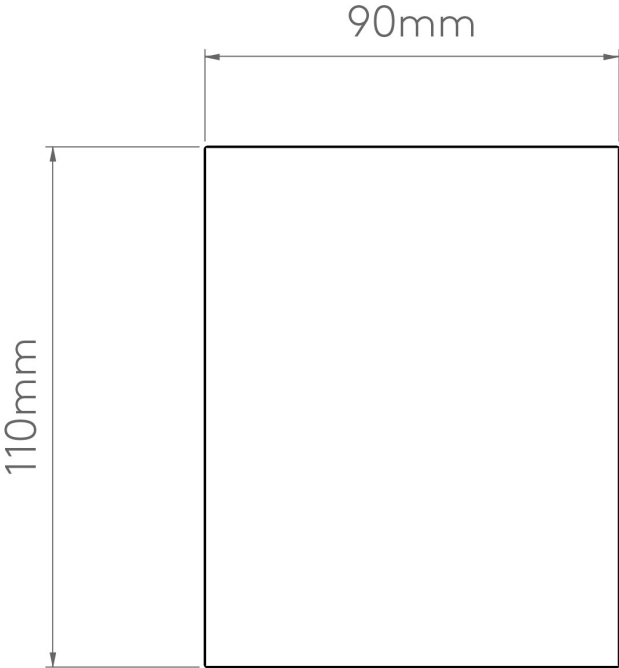

Astro Lighting - Parma 110 1187009 - Plaster Wall Light

CONTACT