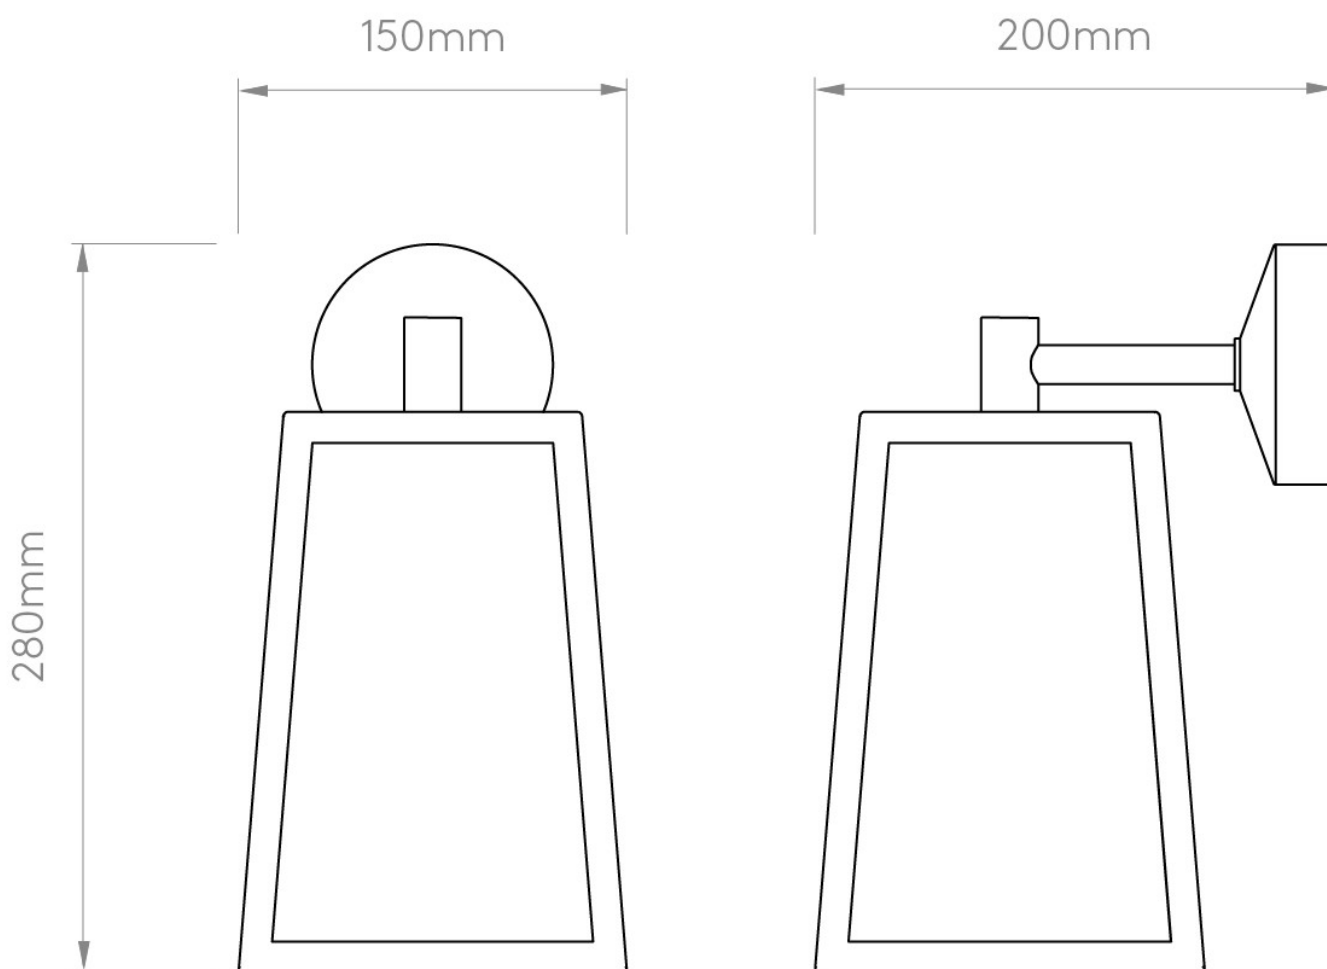

Astro Lighting - Calvi Wall 215 1306001 - Textured Black Wall Light

CONTACT