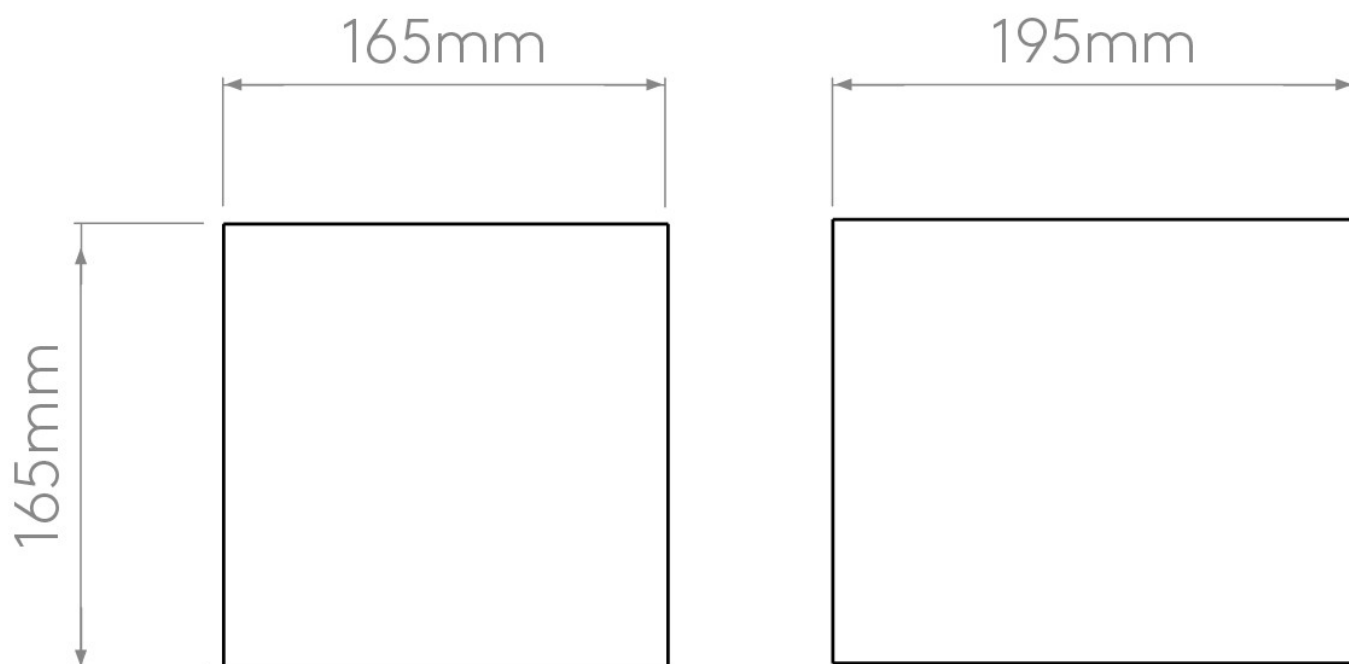

Astro Lighting - Pienza 165 1196003 - Plaster Wall Light

CONTACT