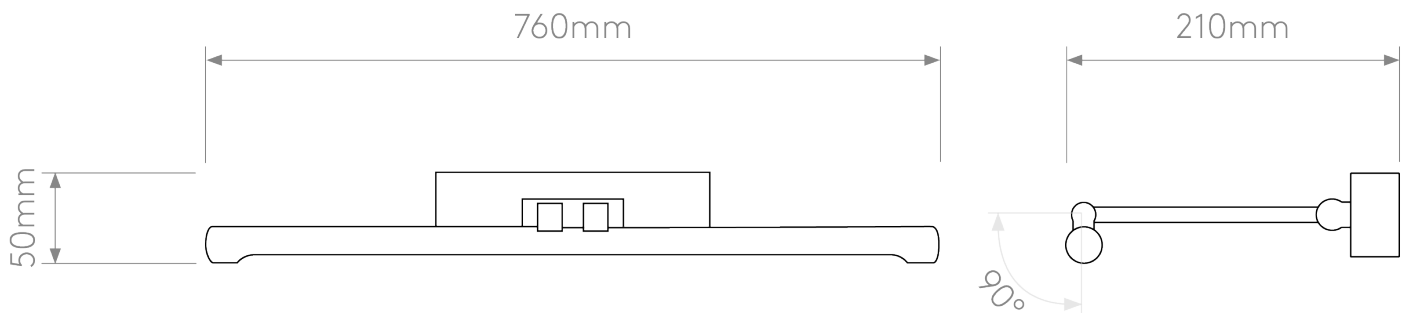

Astro Lighting - Goya 760 LED 1115010 - Polished Chrome Picture Light

CONTACT