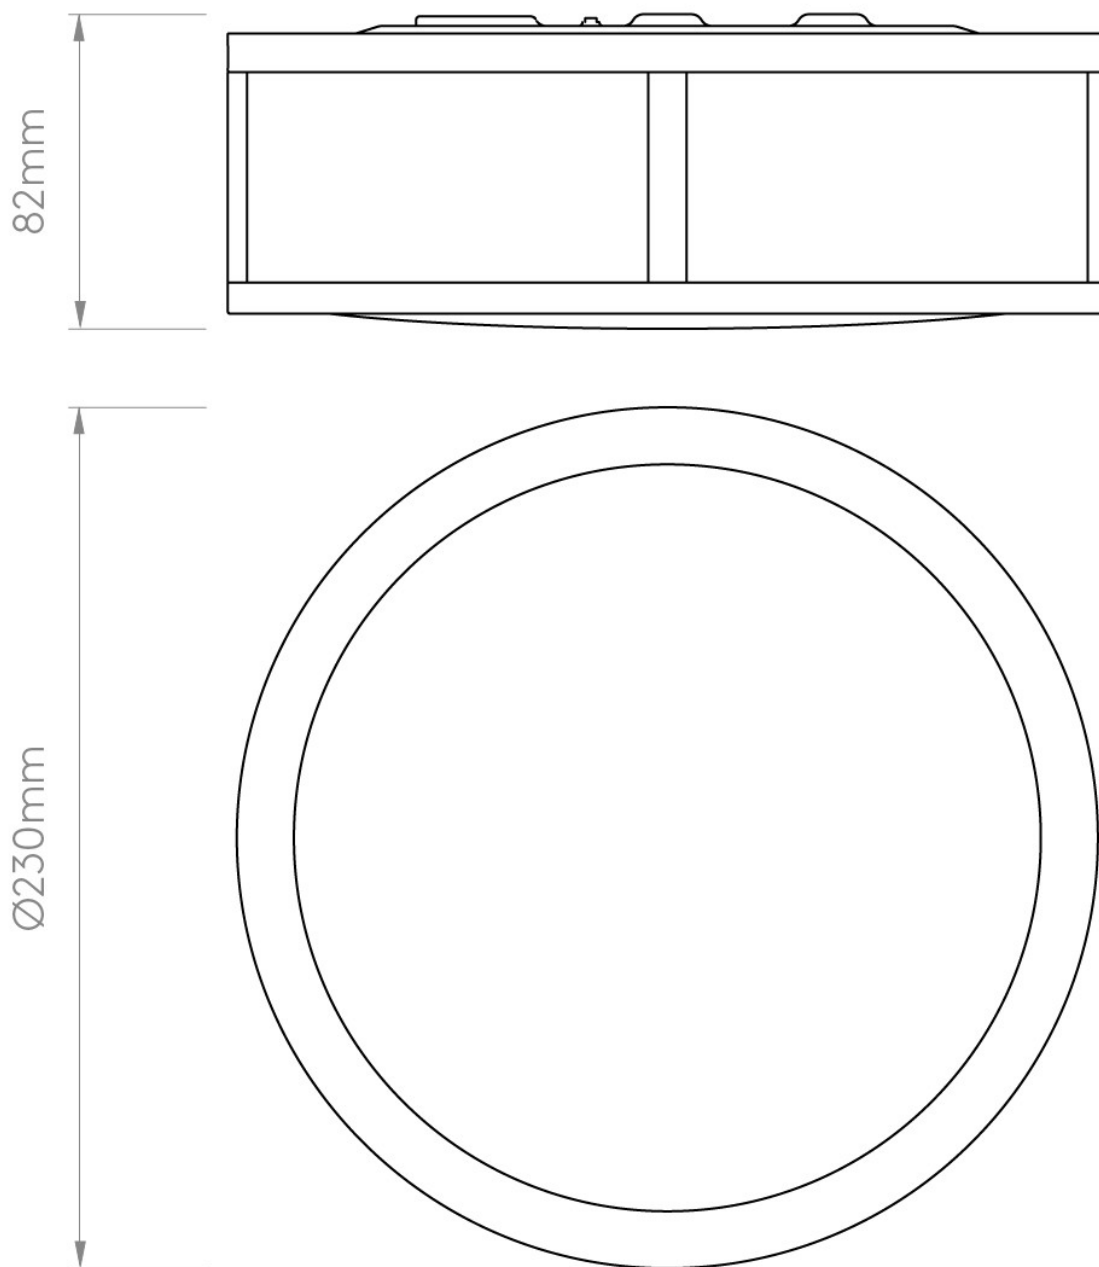

Astro Lighting - Mashiko Round 230 1121021 - IP44 Polished Chrome Ceiling Light

CONTACT