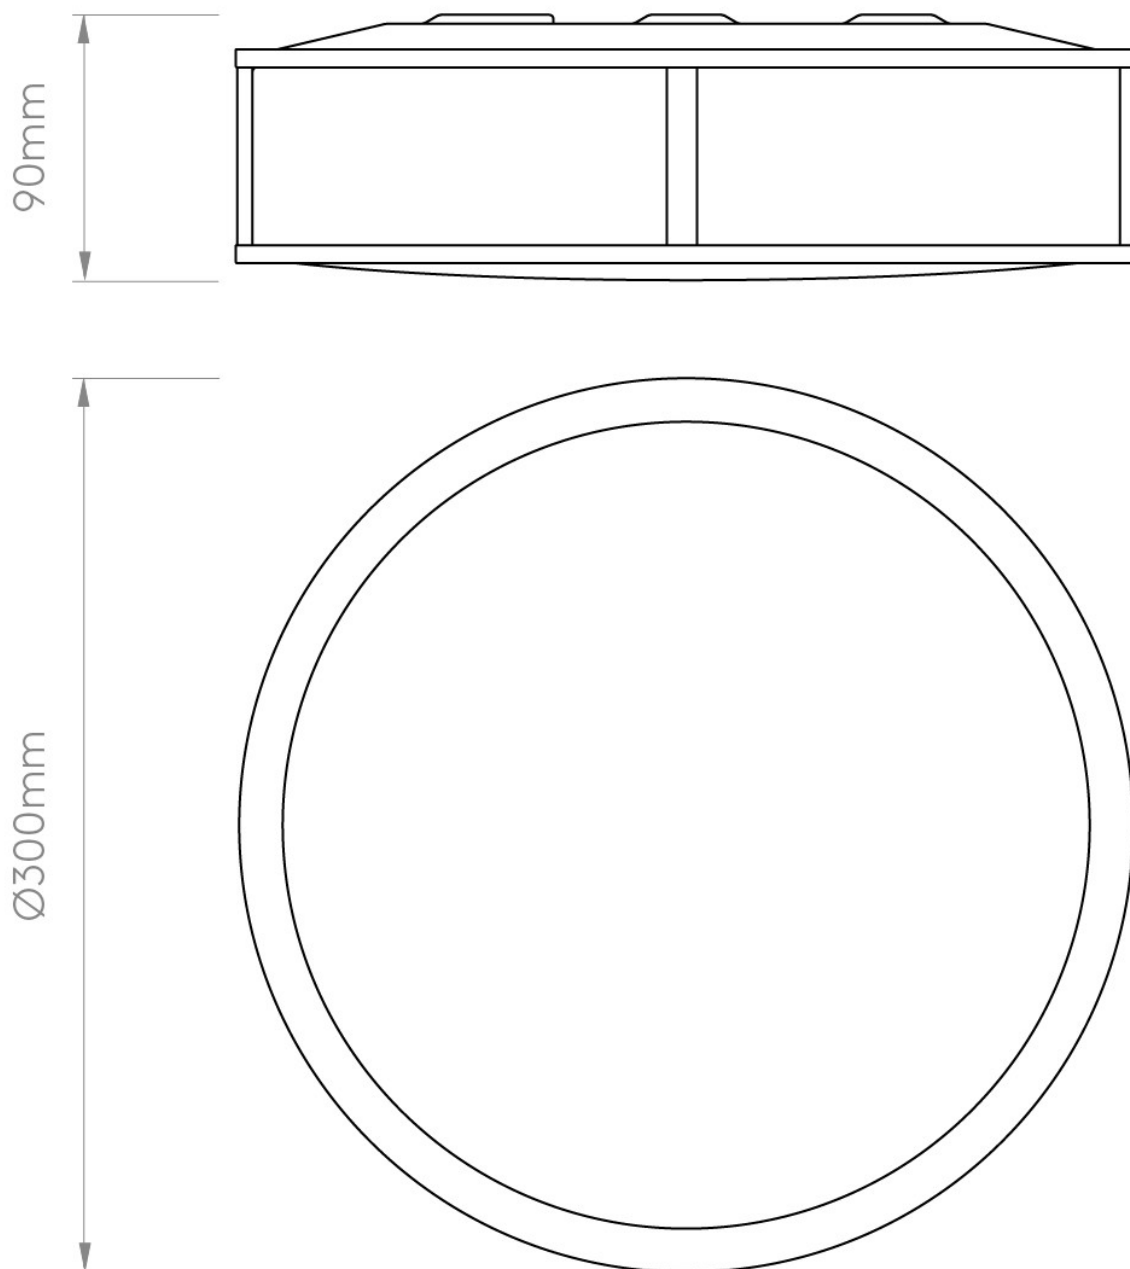

Astro Lighting - Mashiko Round 300 1121017 - IP44 Polished Chrome Ceiling Light

CONTACT