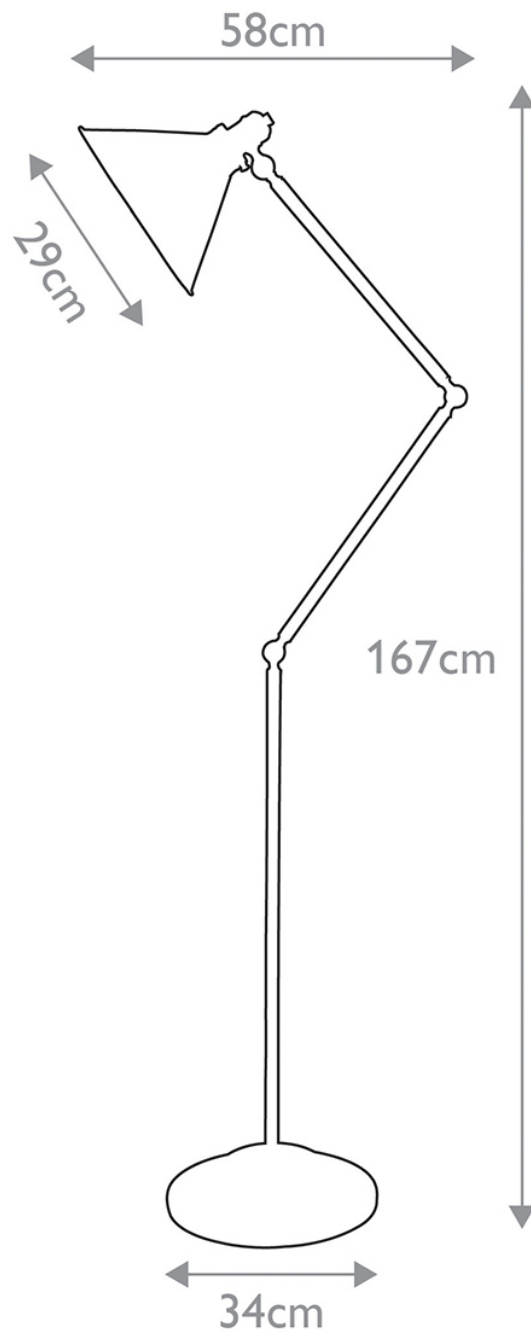

Elstead - Provence PV-FL-AB Floor Lamp

CONTACT