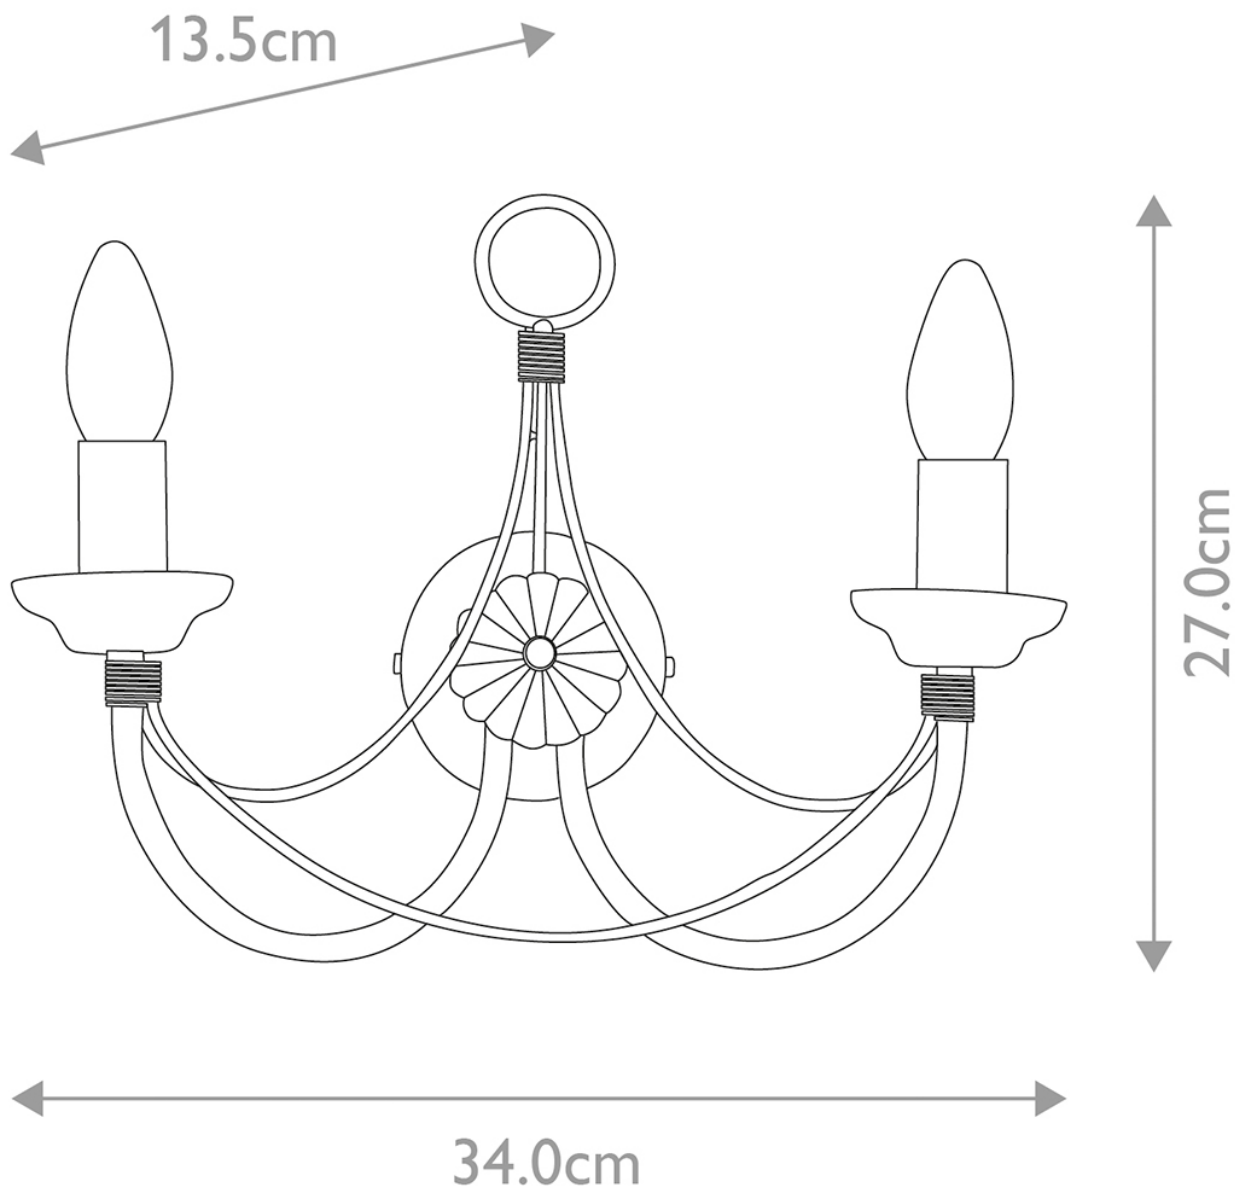

Elstead - Carisbrooke CB2-BLACK Wall Light

CONTACT