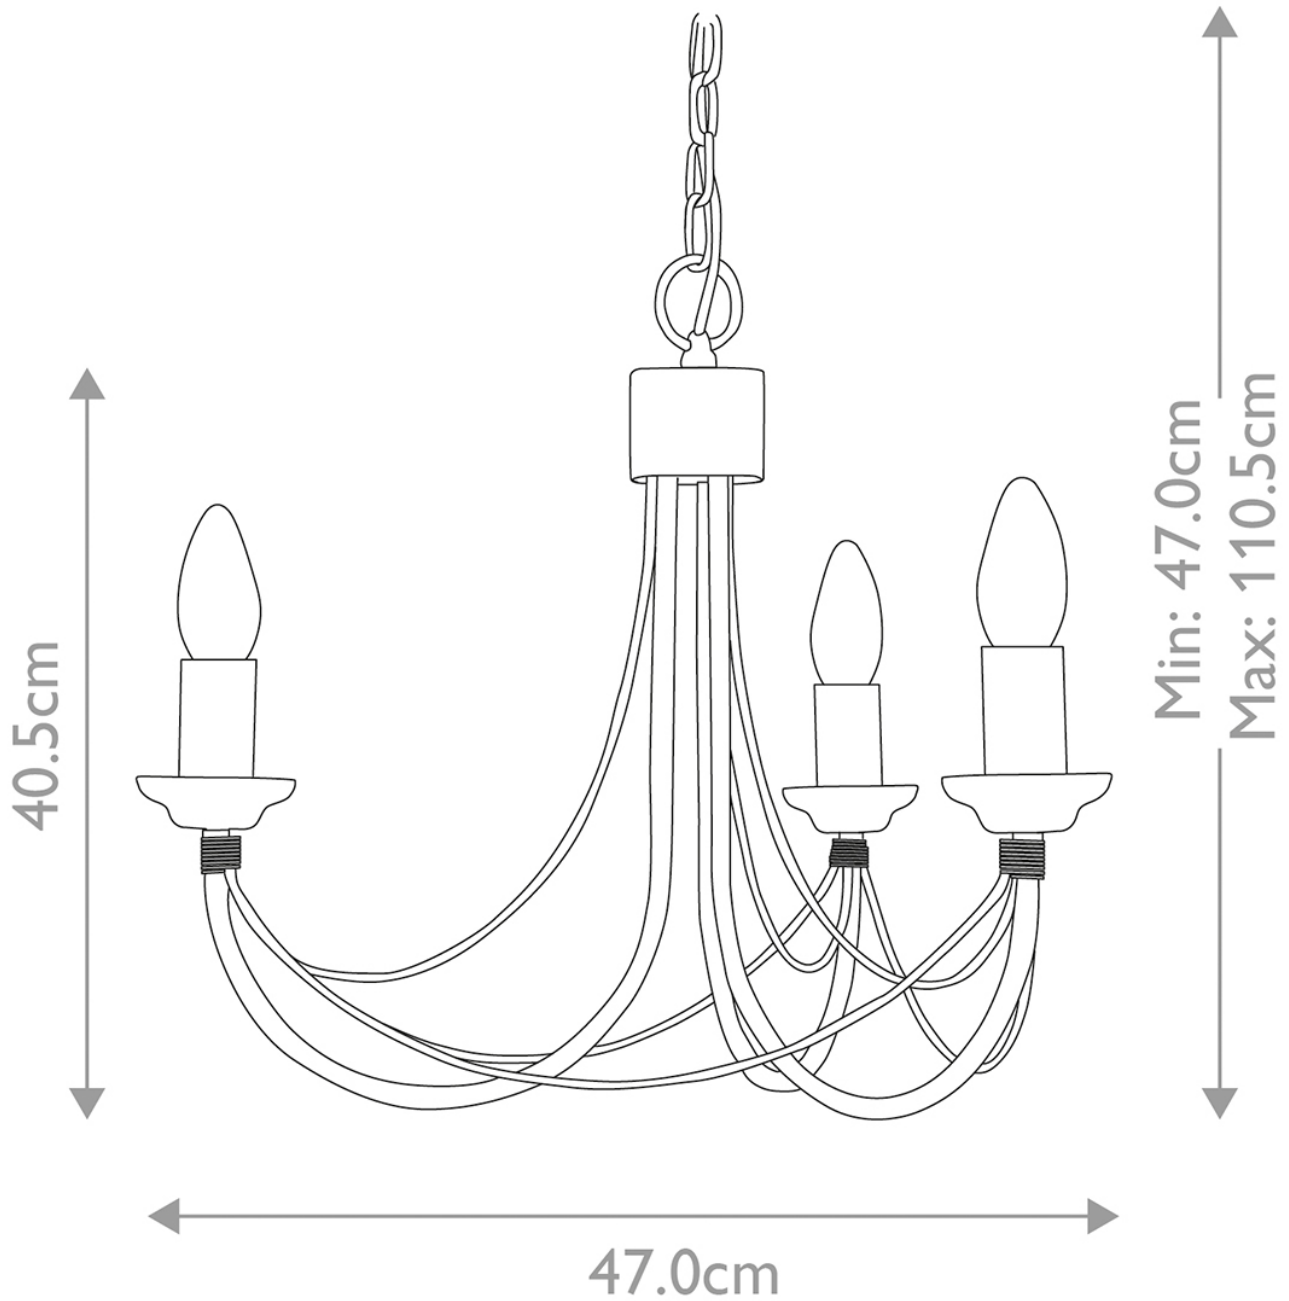

Elstead - Carisbrooke CB3-BLACK Chandelier

CONTACT